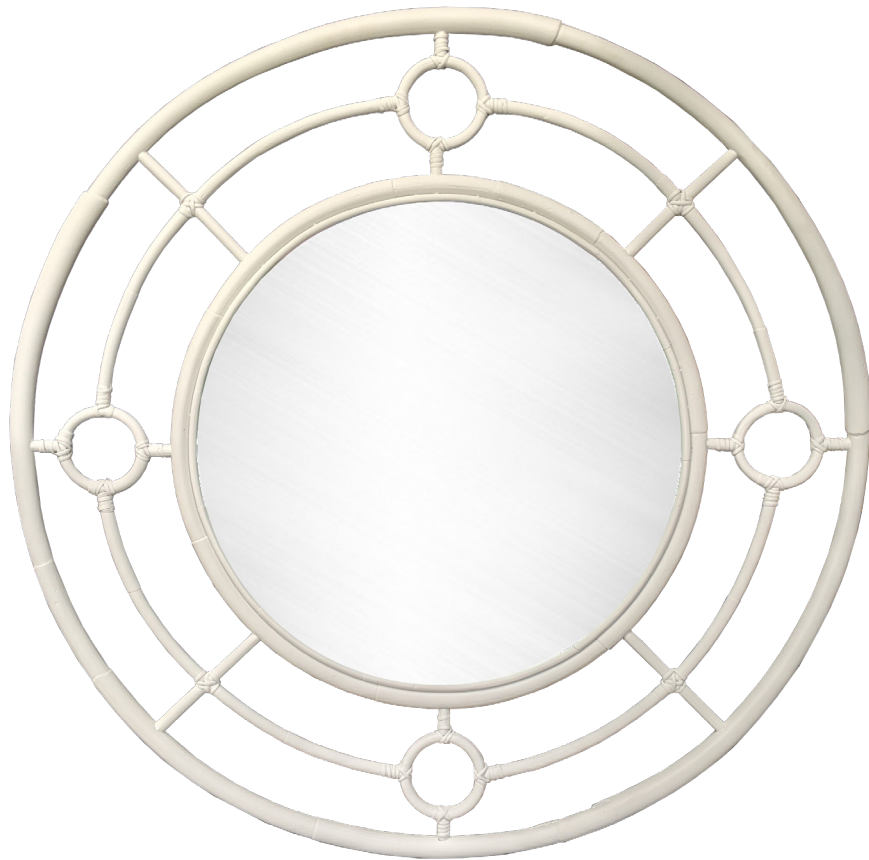

MODERNE MARU COLLECTION

PORTHOLE MIRROR SMALL

Material

rattan, mirror
handcrafted in philippines

Finish

see finish chart for options

SKU CON300.2

Dimensions

30w 30h
mirror: 15.75w

please keep in mind all rattan pieces are handmade from natural materials so some variation in dimensions is to be expected.