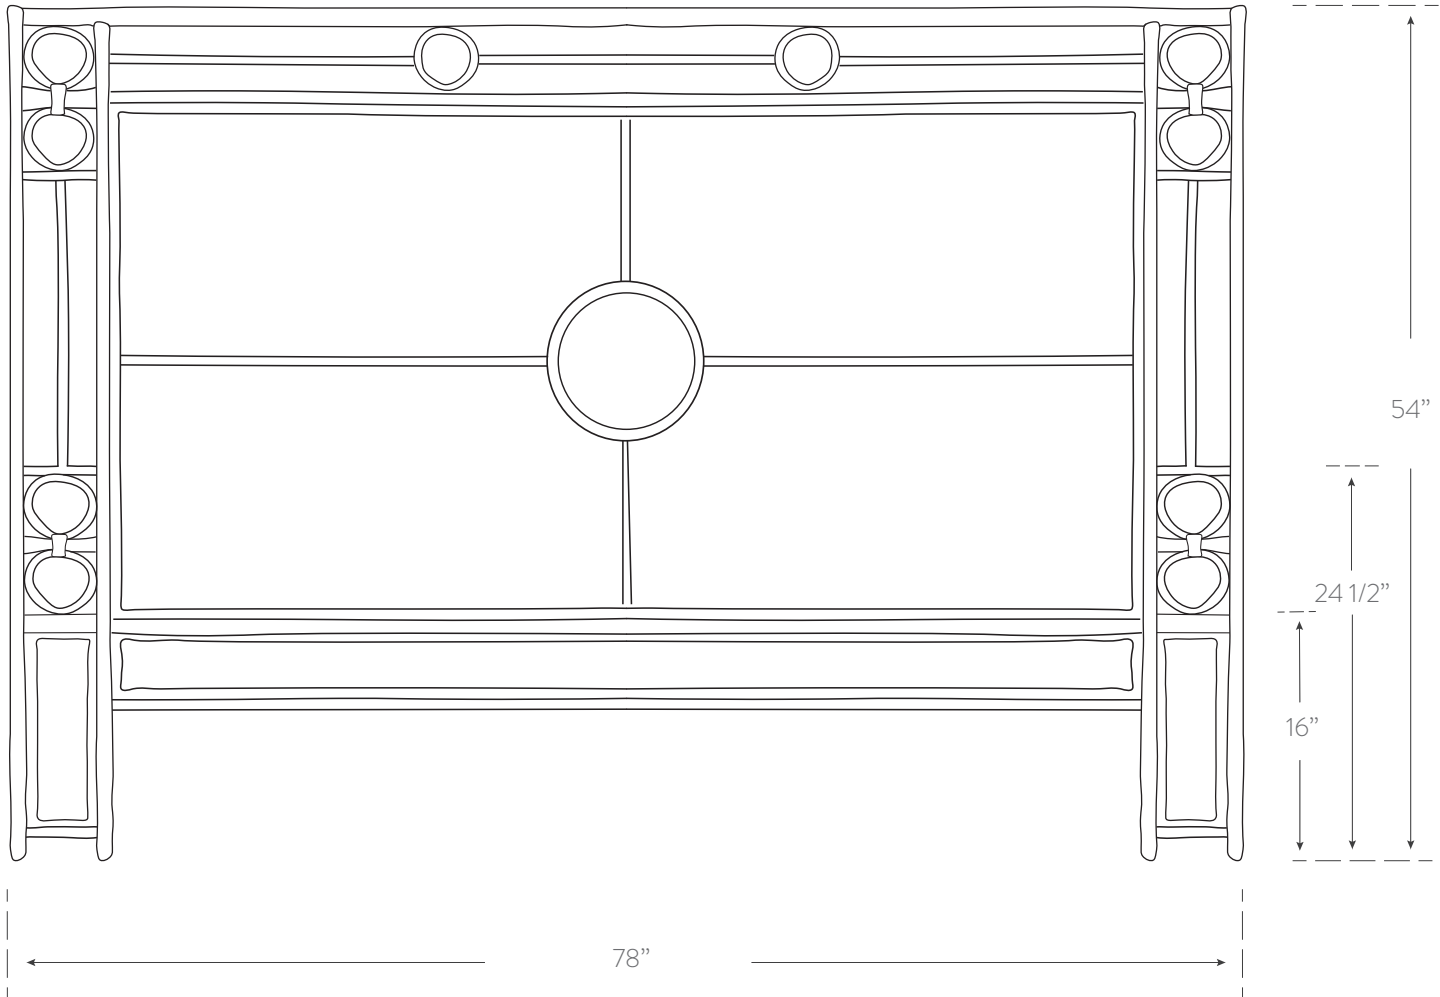

MODERNE MARU COLLECTION

KING HEADBOARD

Material

rattan, cane peel
handcrafted in philippines

Finish

see finish chart for options

SKU CON400.2K

Dimensions

80w 54h

Additional Notes

- holes not drilled
- woven plain weave cane peel

Mounting Options

- use with Hollywood frame
- attach directly to wall
- attach to wall with french cleats (not included)

please keep in mind all rattan pieces are handmade from natural materials so some variation in dimensions is to be expected.