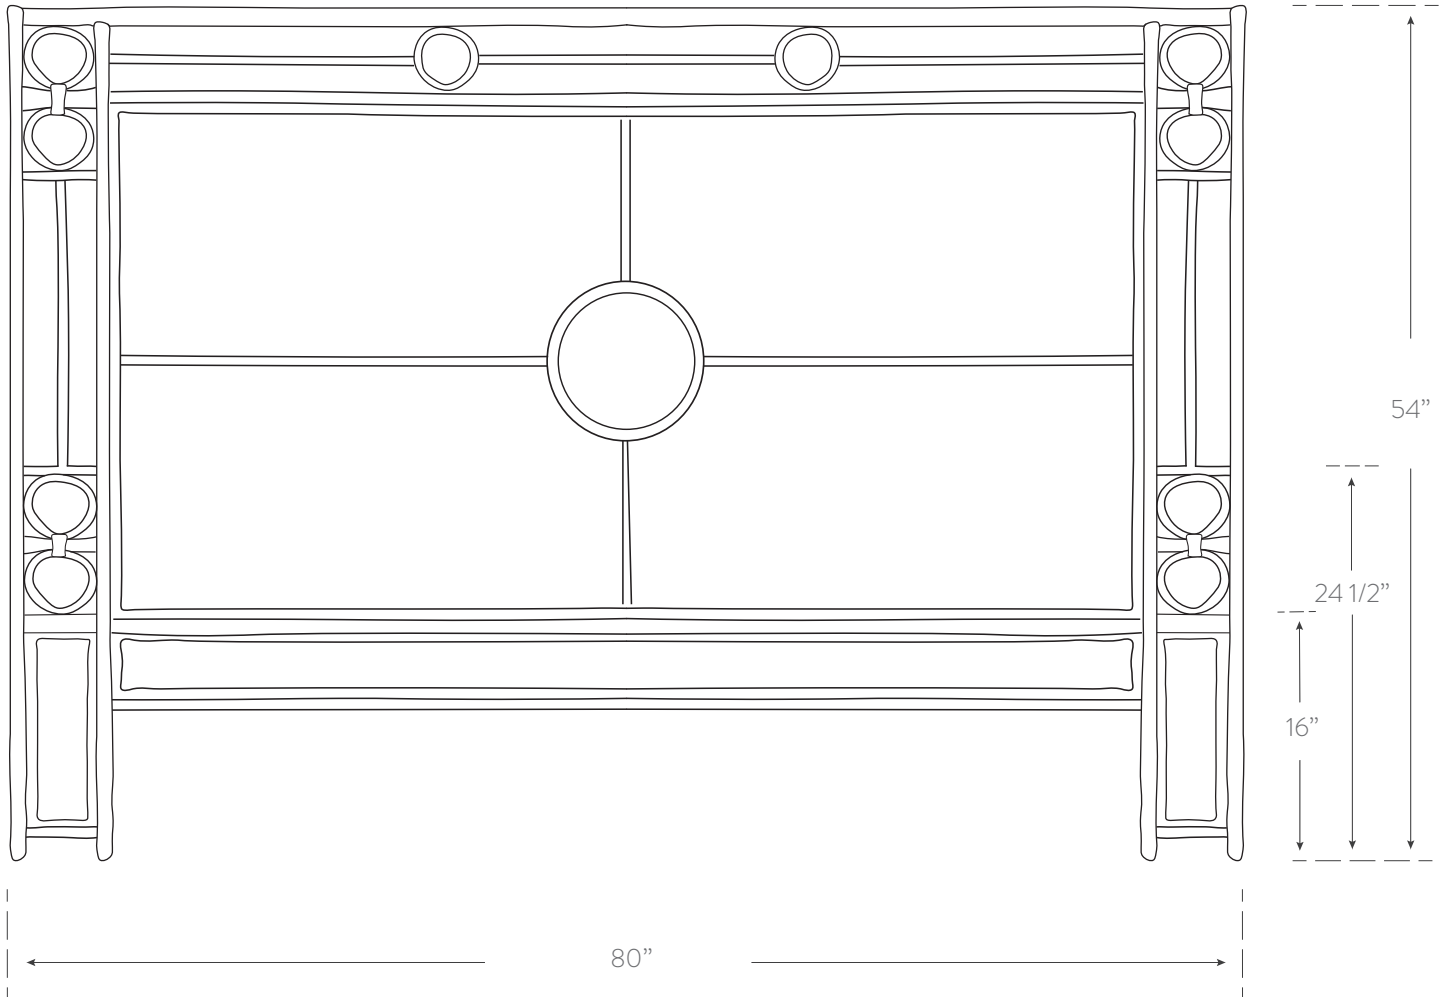

## KING HEADBOARD

### Dimensions

80w 54h