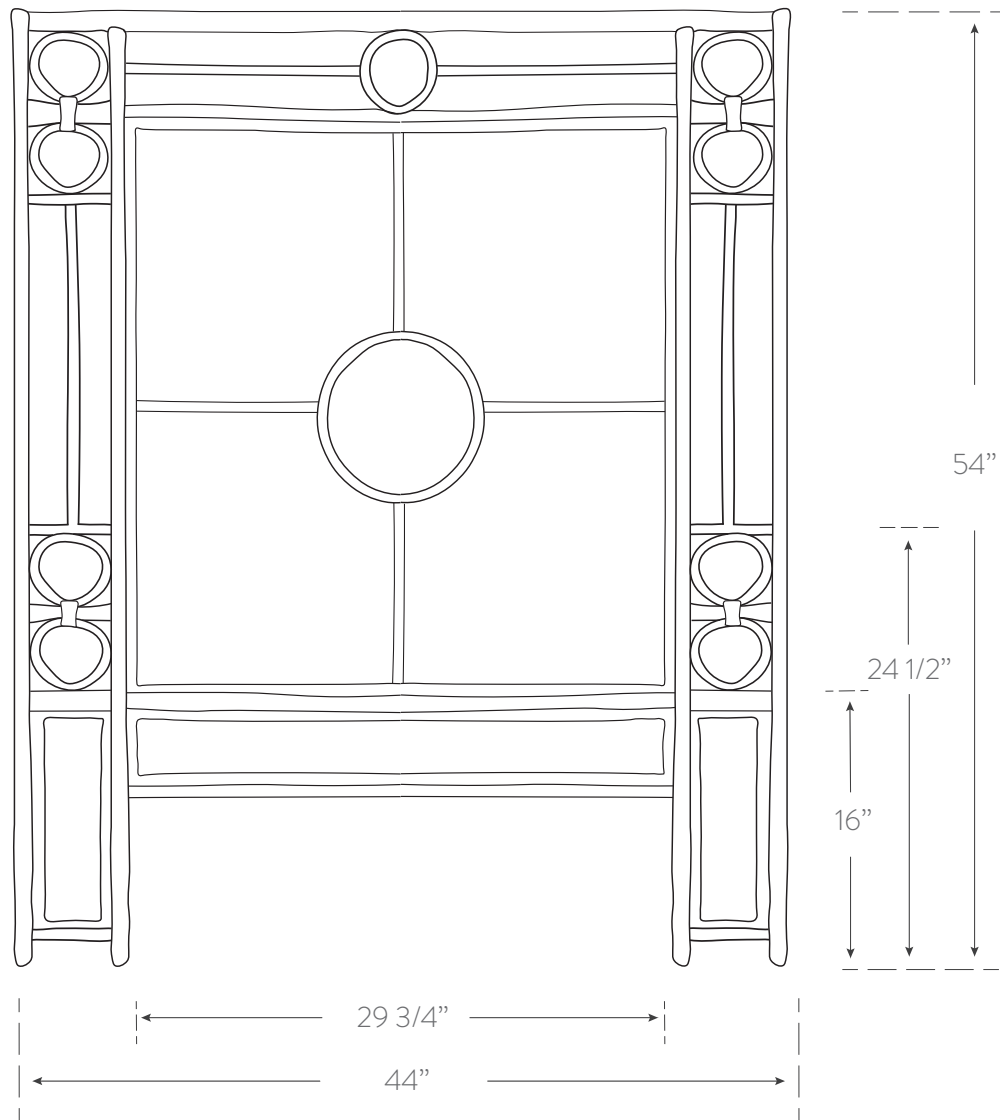

## TWIN HEADBOARD

### Dimensions

42w 54h