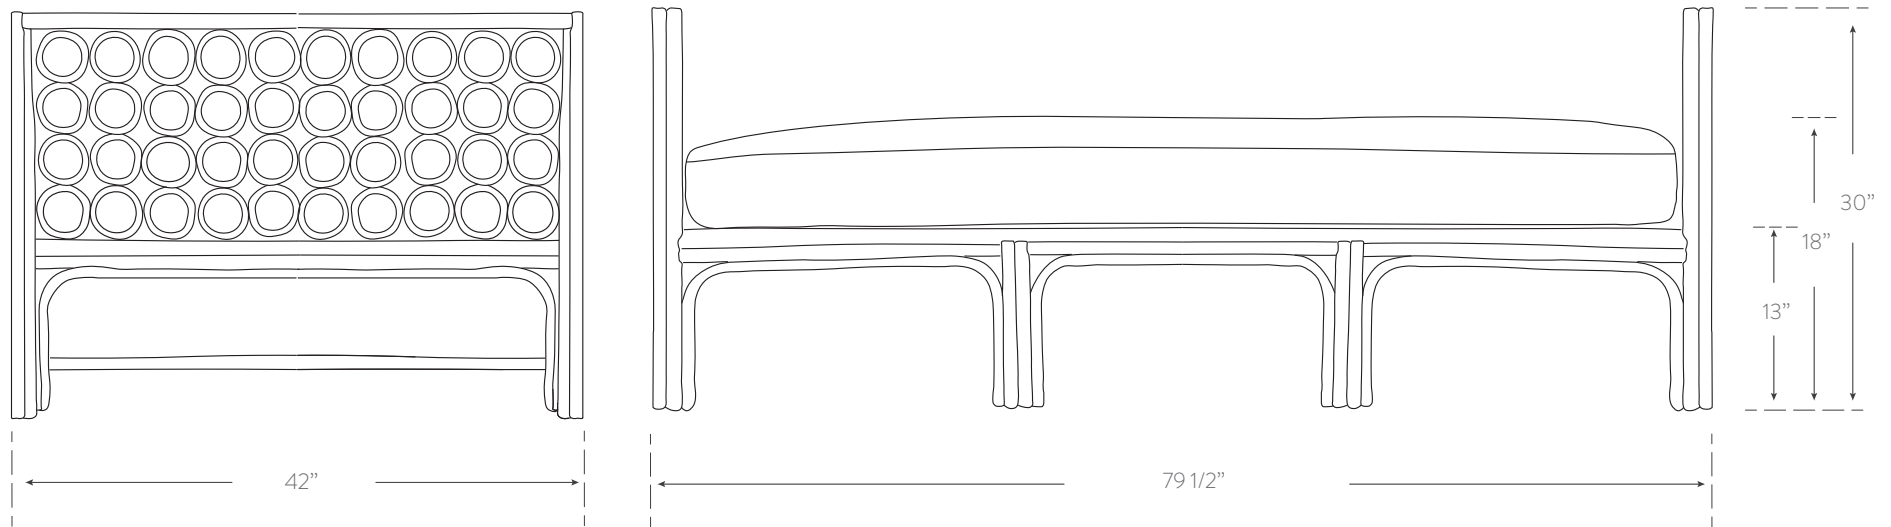

MODERNE MARU COLLECTION

DAYBED

Material

rattan, woven cane
handcrafted in philippines

SKU CON410

Finish

see finish chart for options

Dimensions

79.5w 30h 42d

seat: 18h

Cushion Dimensions

74w 5h 40d

Additional Notes

- cushion included

Cushion

Standard Insert: Spring Ultra Down

Standard Cover: Canvas

- COM Available. Required Yards: 4.5

please keep in mind all rattan pieces are handmade from natural materials so some variation in dimensions is to be expected.