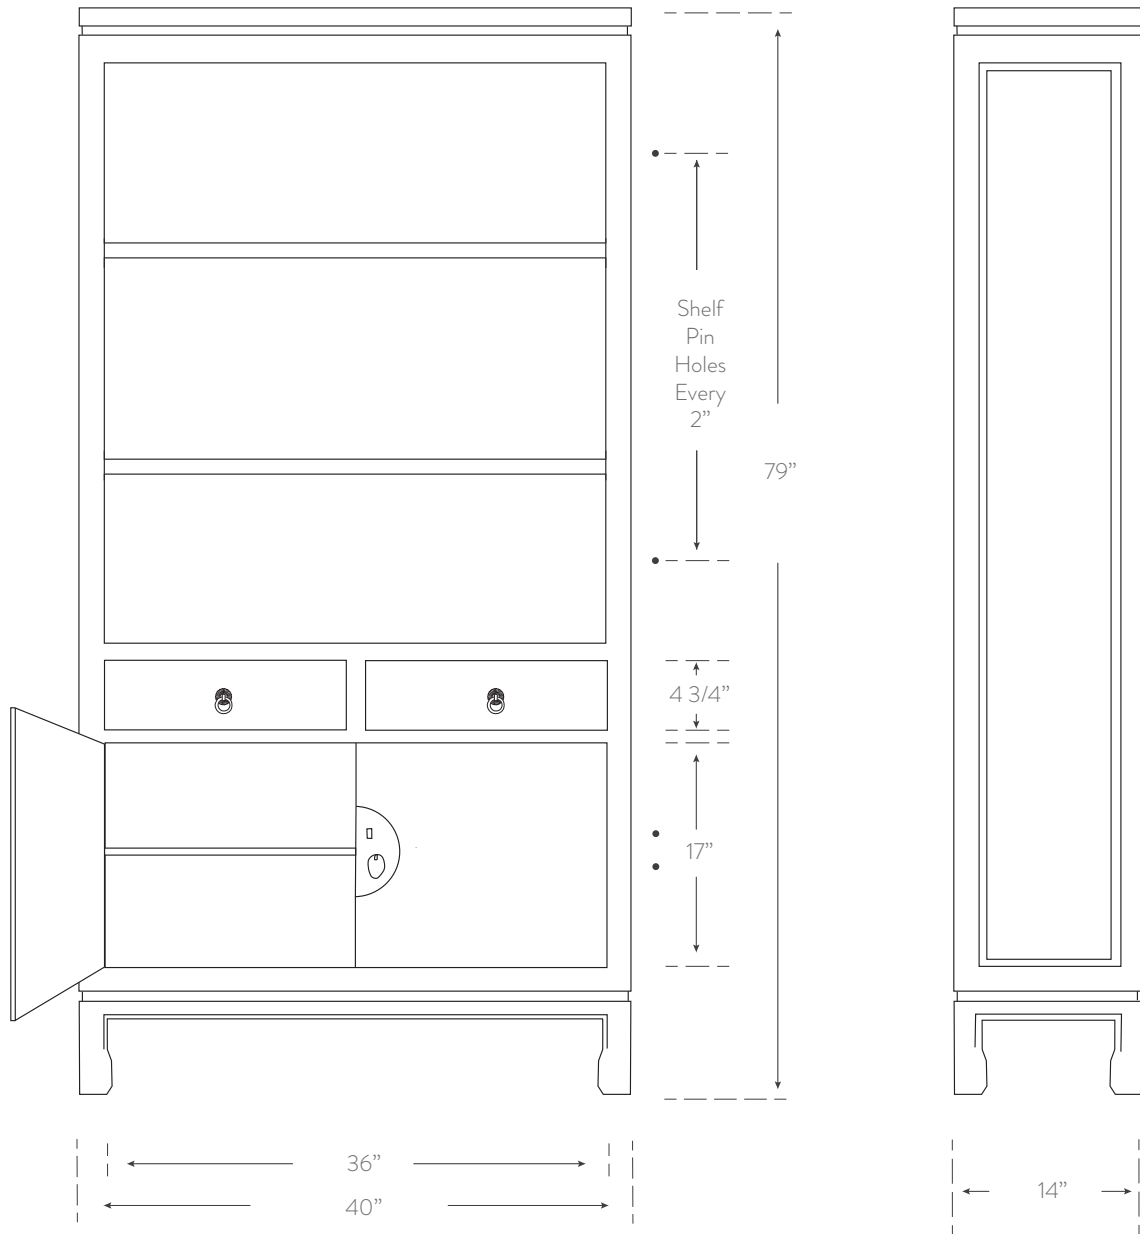

DOUBLE HAPPINESS COLLECTION

BOOKCASE

Material

wood
benchmade in usa

Finish

see Double Happiness
finish chart for options

SKU DH400

Dimensions

40w 79h 14d

Interior Dimensions

drawers:
16w 3h 11d
top cupboard:
36w 17h 13.75d
bottom cupboard:
37.5w 43h 13.75d
hinge clearance:
1.5" each side

Additional Notes

- customization available
- soft close drawers & doors
- choose brass or wood hardware
- adjustable shelves