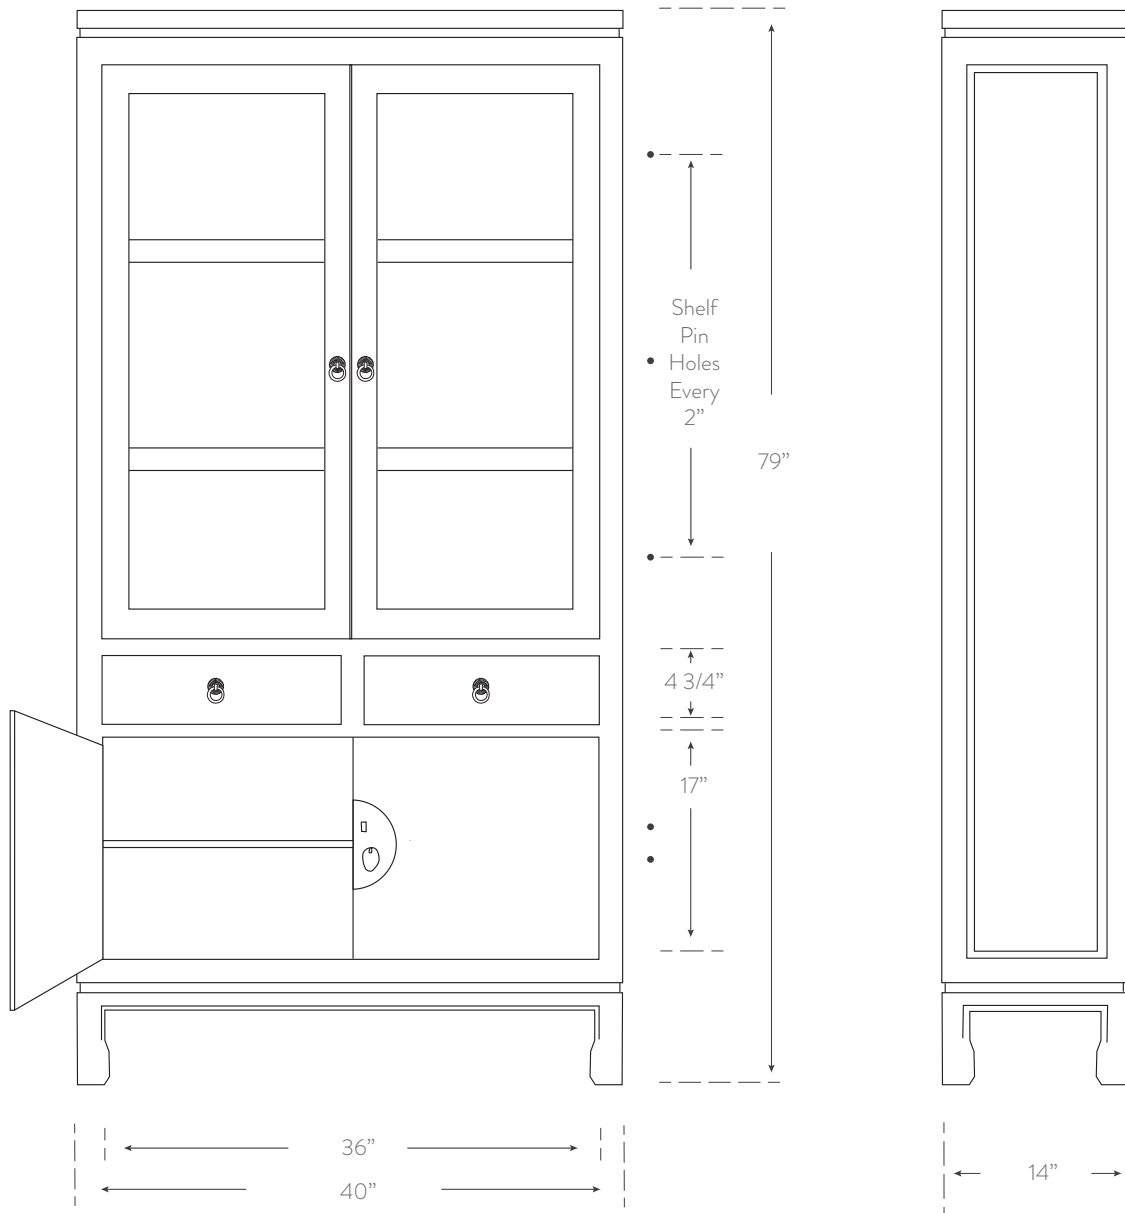

## BOOKCASE W/GLASS DOORS

### Finish

see Double Happiness  
finish chart for options

**SKU** DH410

### Dimensions

40w 79h 14d

### Interior Dimensions

drawers:  
16w 3h 11d  
bottom cupboard:  
36w 17h 13.75d  
top cupboard:  
37.5w 43h 13.75d  
hinge clearance:  
1.5" each side