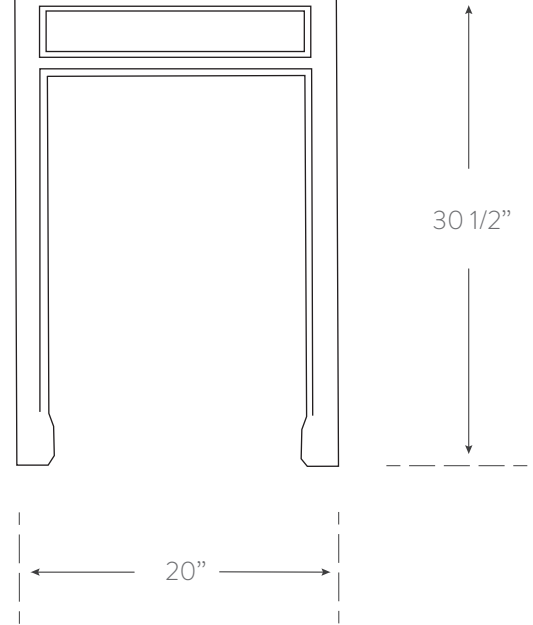

DOUBLE HAPPINESS COLLECTION

CONSOLE DESK 52"

Material

wood
benchmade in usa

SKU DH205.2

Finish

see Double Happiness
finish chart for options

Dimensions

52w 30.5h 20d

Interior Dimensions

drawers:
13w 1.75h 11d

Additional Notes

- customization available
- choose brass or wood hardware