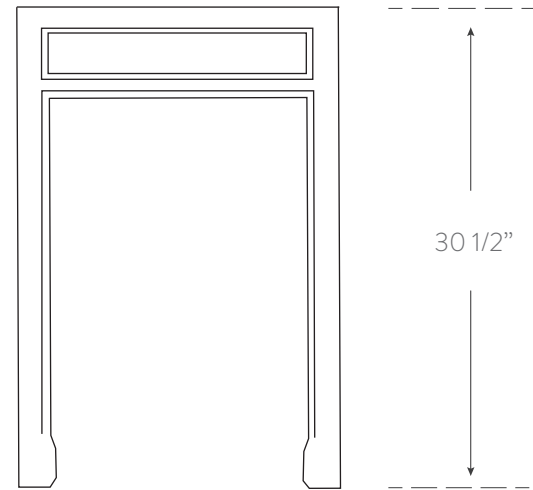

DOUBLE HAPPINESS COLLECTION

CONSOLE DESK 52"

Material

wood
benchmade in usa

SKU DH205.2

Finish

see Double Happiness
finish chart for options

Dimensions

52w 30.5h 20d

Interior Dimensions

drawers:
13w 1.75h 11d

Additional Notes

- customization available
- choose brass or wood hardware