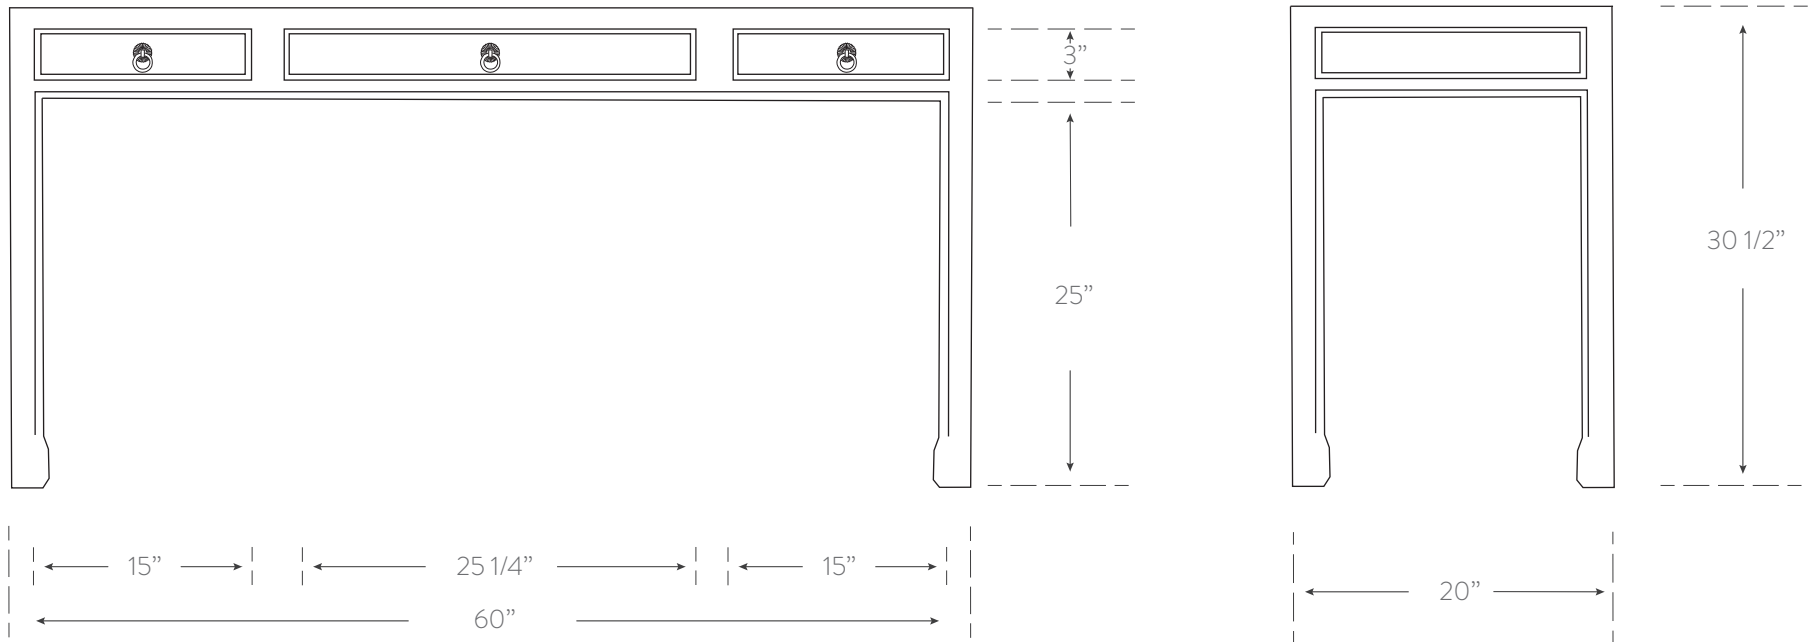

## CONSOLE DESK 60"

### Dimensions

60w 30.5h 20d

### Interior Dimensions

center drawer:

1.75h 23w 11d

side drawers:

1.75h 13w 11d