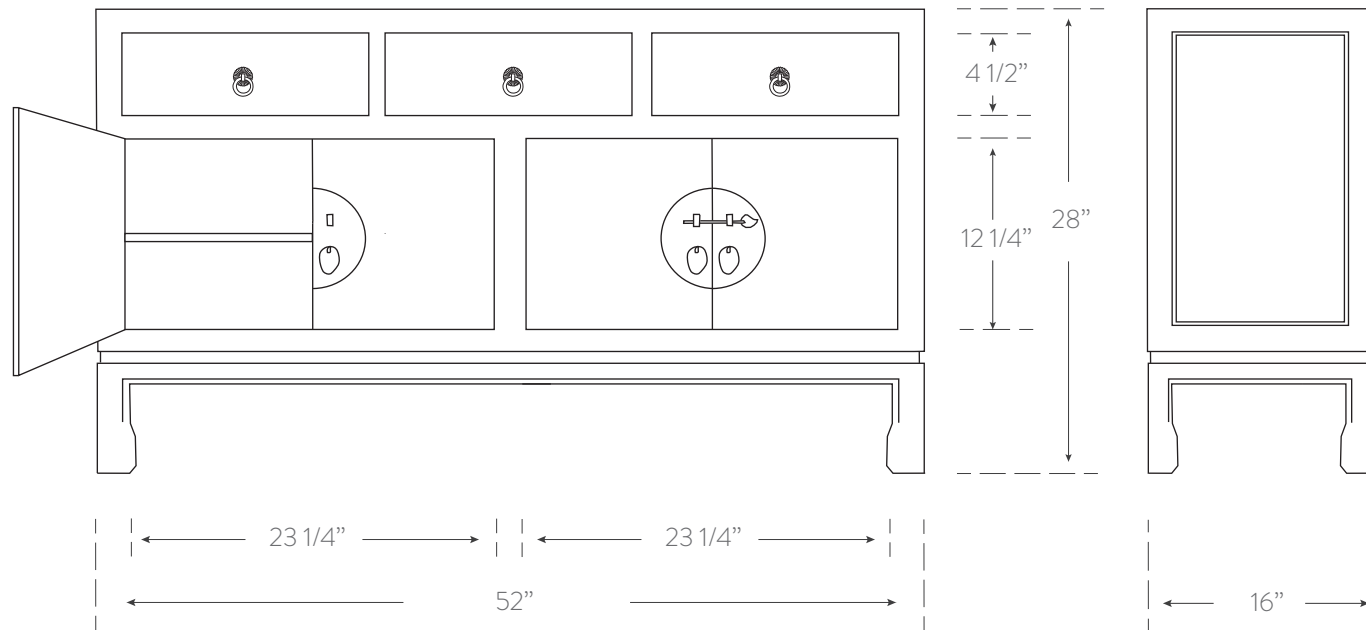

DOUBLE HAPPINESS COLLECTION

LOW CONSOLE

Material

wood
benchmade in usa

SKU DH212

Finish

see Double Happiness
finish chart for options

Dimensions

52w 28h 16d

Interior Dimensions

drawers:

13.5w 2.75h 11d

cupboards:

23w 12.25h 14.75d

hinge clearance:

1.5" each side