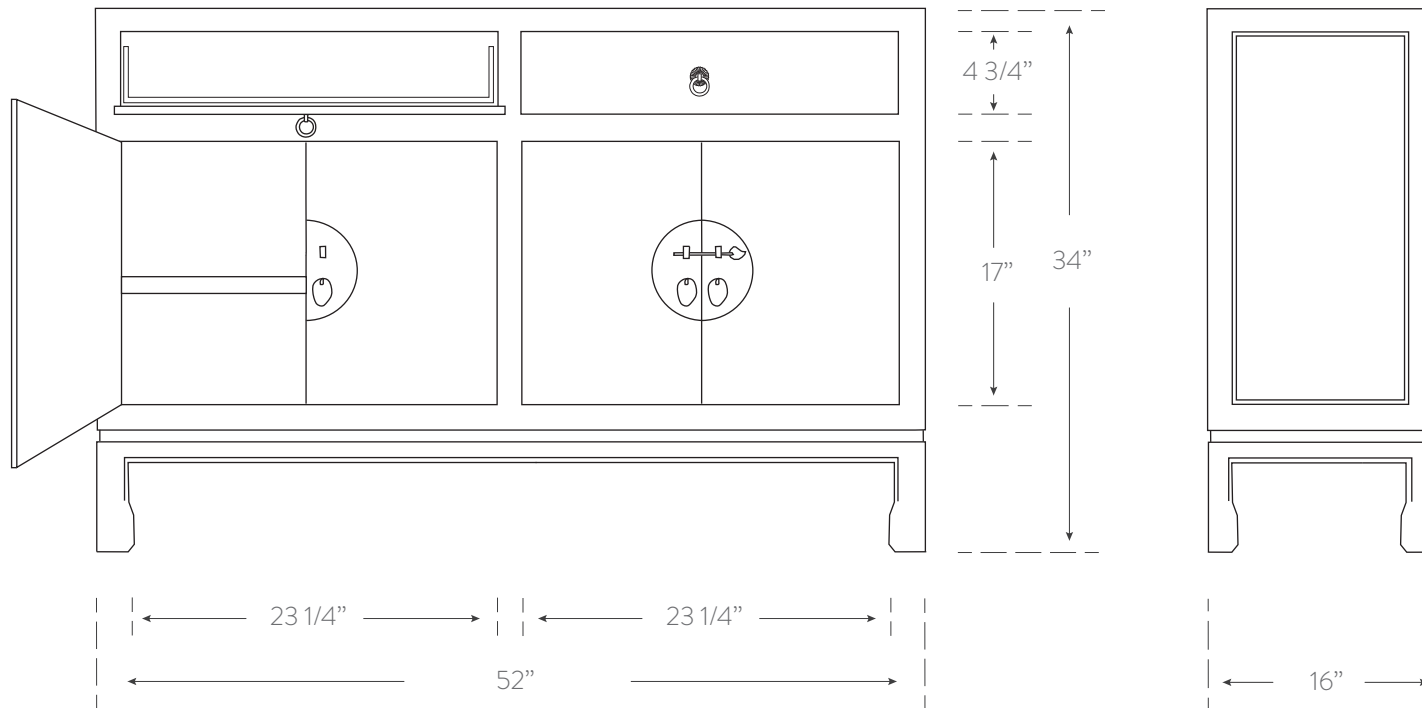

DOUBLE HAPPINESS COLLECTION

MEDIA CONSOLE

Material

wood
benchmade in usa

SKU DH213

Finish

see Double Happiness
finish chart for options

Dimensions

52w 34h 16d

Interior Dimensions

drawers:

21.25w 3h 11.5d

cupboards:

23.25w 16.75h 14.75d

hinge clearance:

1.5" each side