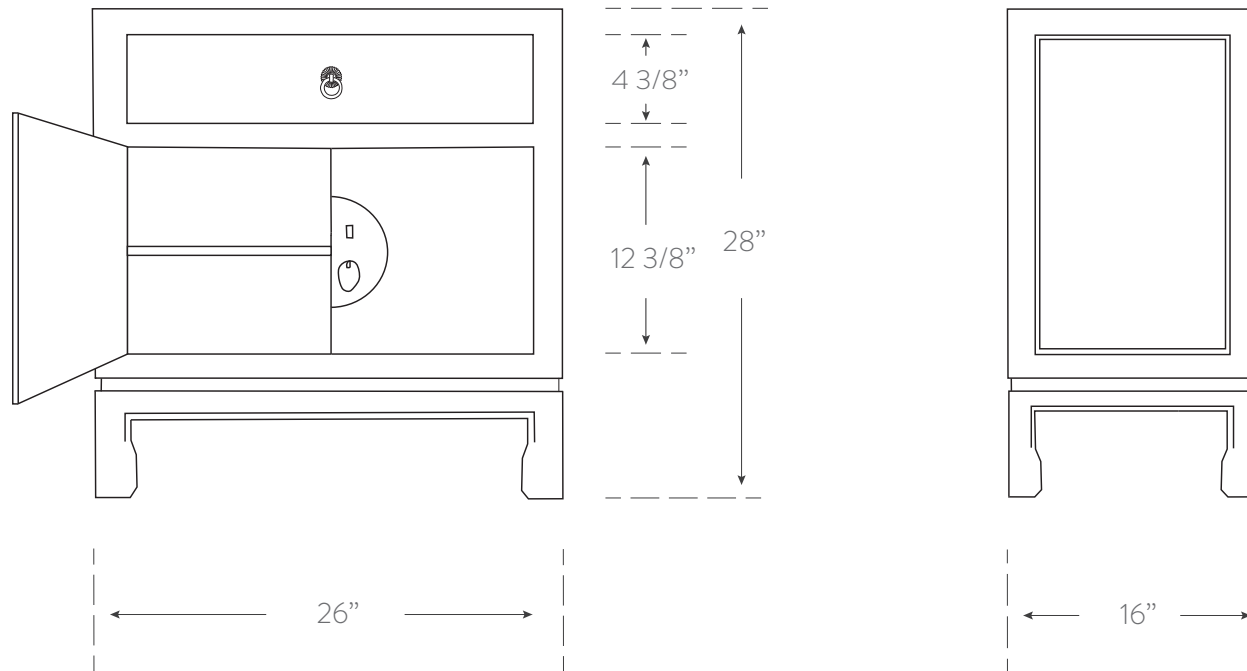

DOUBLE HAPPINESS COLLECTION

SIDE CUPBOARD

Material

wood
benchmade in usa

SKU DH215

Finish

see Double Happiness
finish chart for options

Dimensions

26w 28h 16d

Interior Dimensions

drawer:

20.5hw 2.75h 10.75d

cupboard:

22w 12.375h d

hinge clearance:

1.5" each side