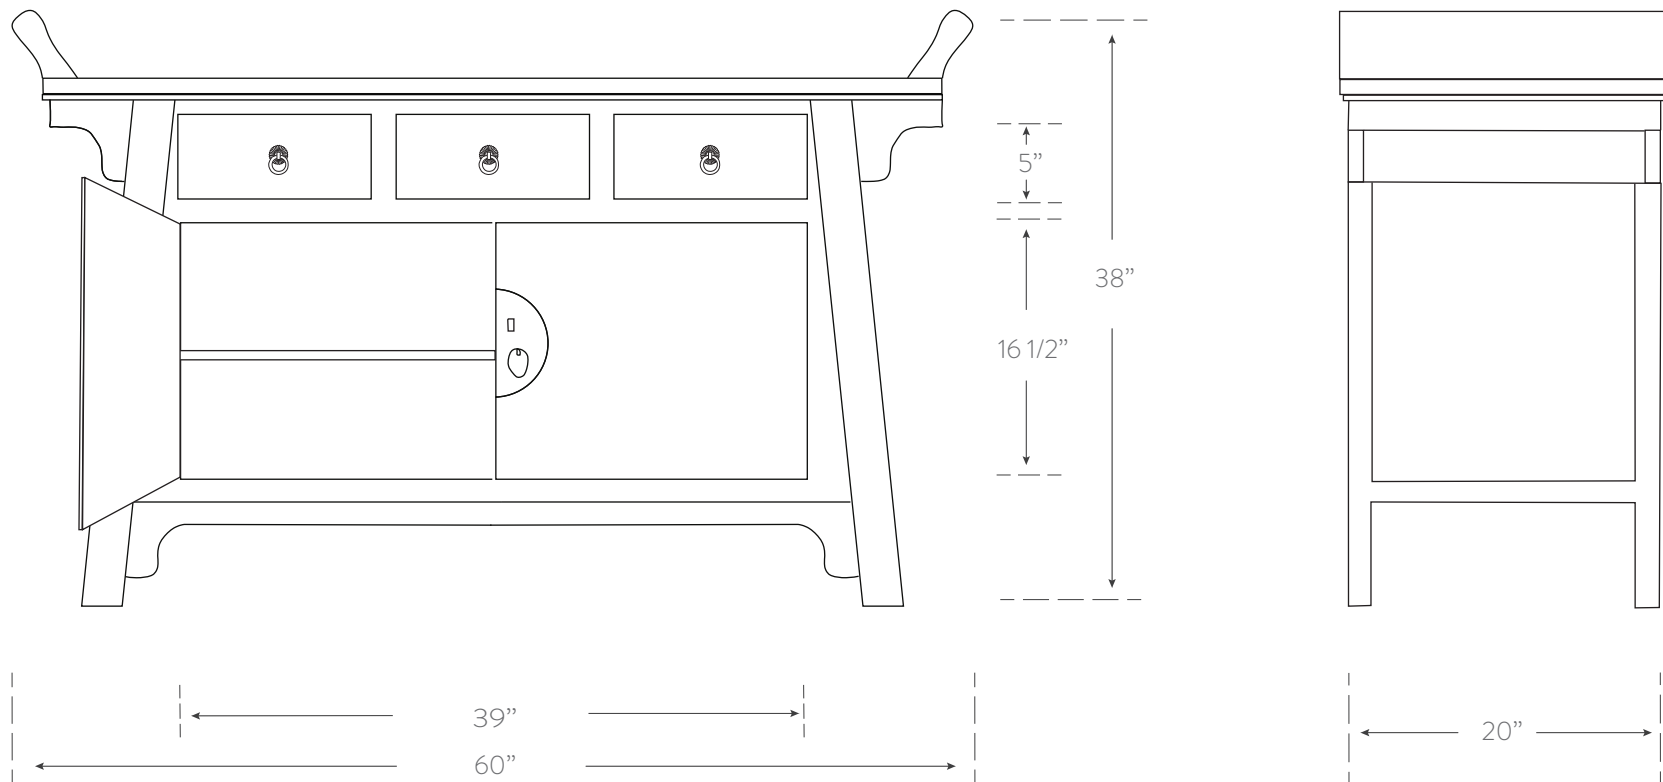

DOUBLE HAPPINESS COLLECTION

WING BUFFET SMALL

Material

wood
benchmade in usa

SKU DH210

Finish

see Double Happiness
finish chart for options

Dimensions

60w 38h 20d

Interior Dimensions

drawers:

14w 2.75h 10.5d

cupboard:

39w 16.5h 17d

hinge clearance:

1.5" each side