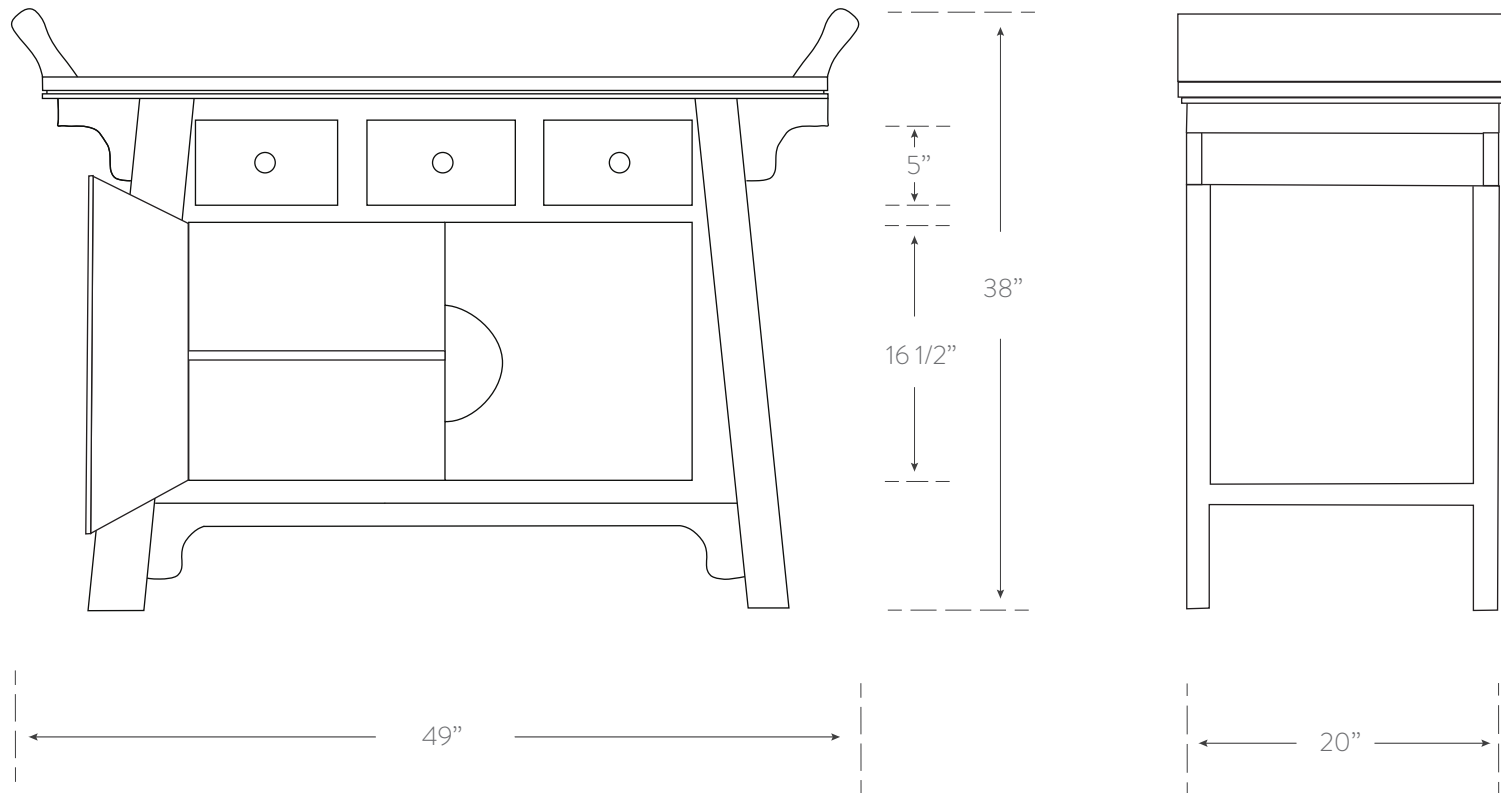

DOUBLE HAPPINESS COLLECTION

WING BUFFET STUDIO

Material

wood
benchmade in usa

SKU DH220

Finish

see Double Happiness
finish chart for options

Dimensions

49w 38h 20d

Additional Notes

- customization available
- soft close drawers and doors
- choose brass or wood hardware
- adjustable interior shelf