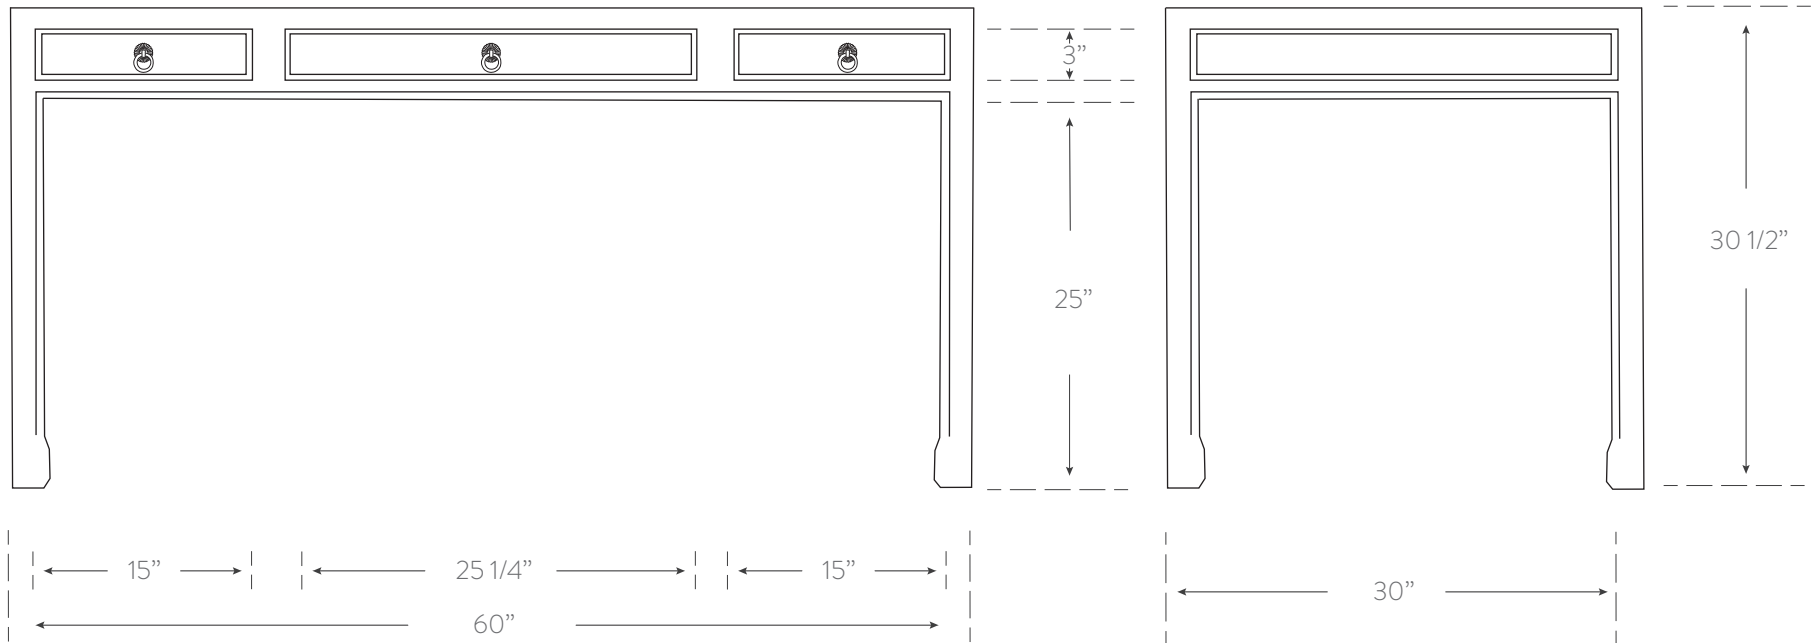

## WRITING DESK LARGE

### Dimensions

60w 30.5h 30d

### Interior Dimensions

center drawer:

23w 1.75h 11d

side drawers:

13w 1.75h 11d