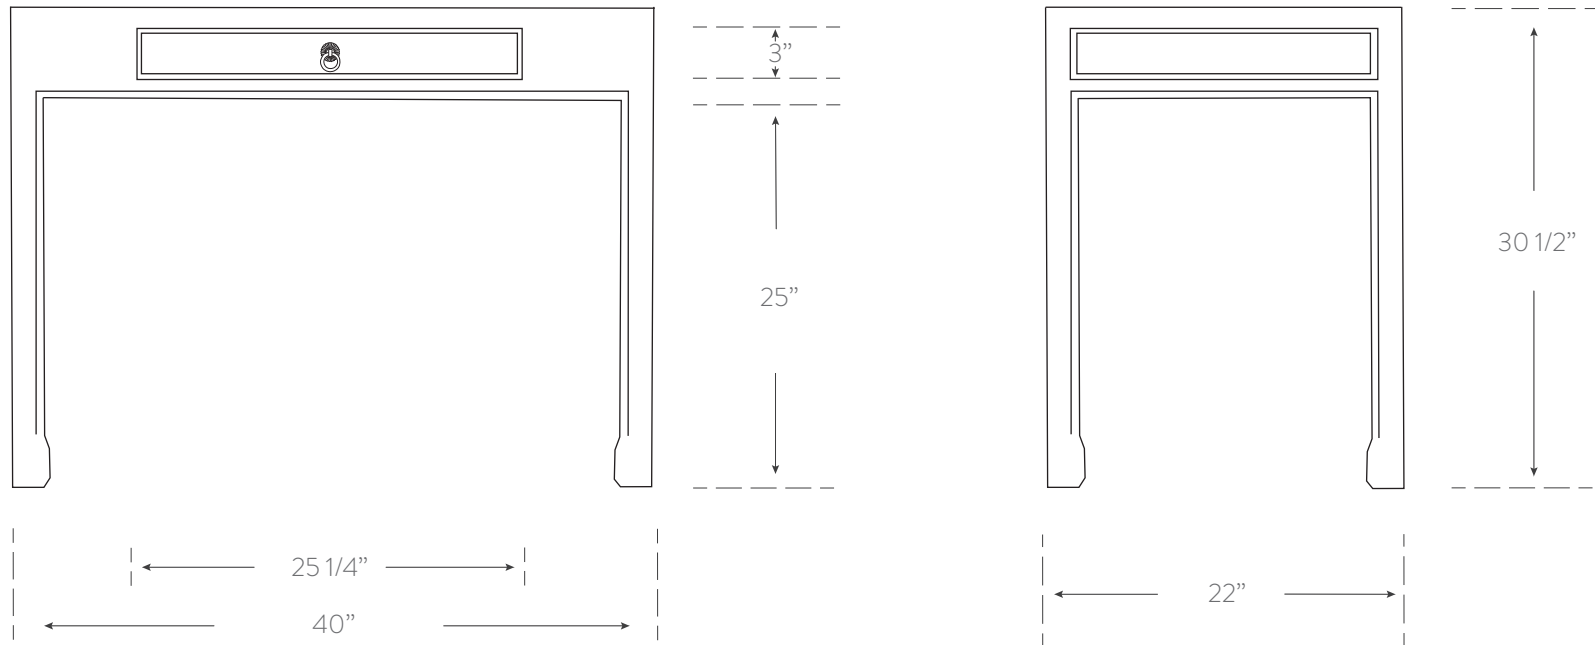

DOUBLE HAPPINESS COLLECTION

WRITING DESK SMALL

Material

wood
benchmade in usa

SKU DH204.2

Finish

see Double Happiness
finish chart for options

Dimensions

40w 30.5h 22d

Interior Dimensions

drawer:
23w 1.75h 11d

Additional Notes

- customization available
- choose brass or wood hardware