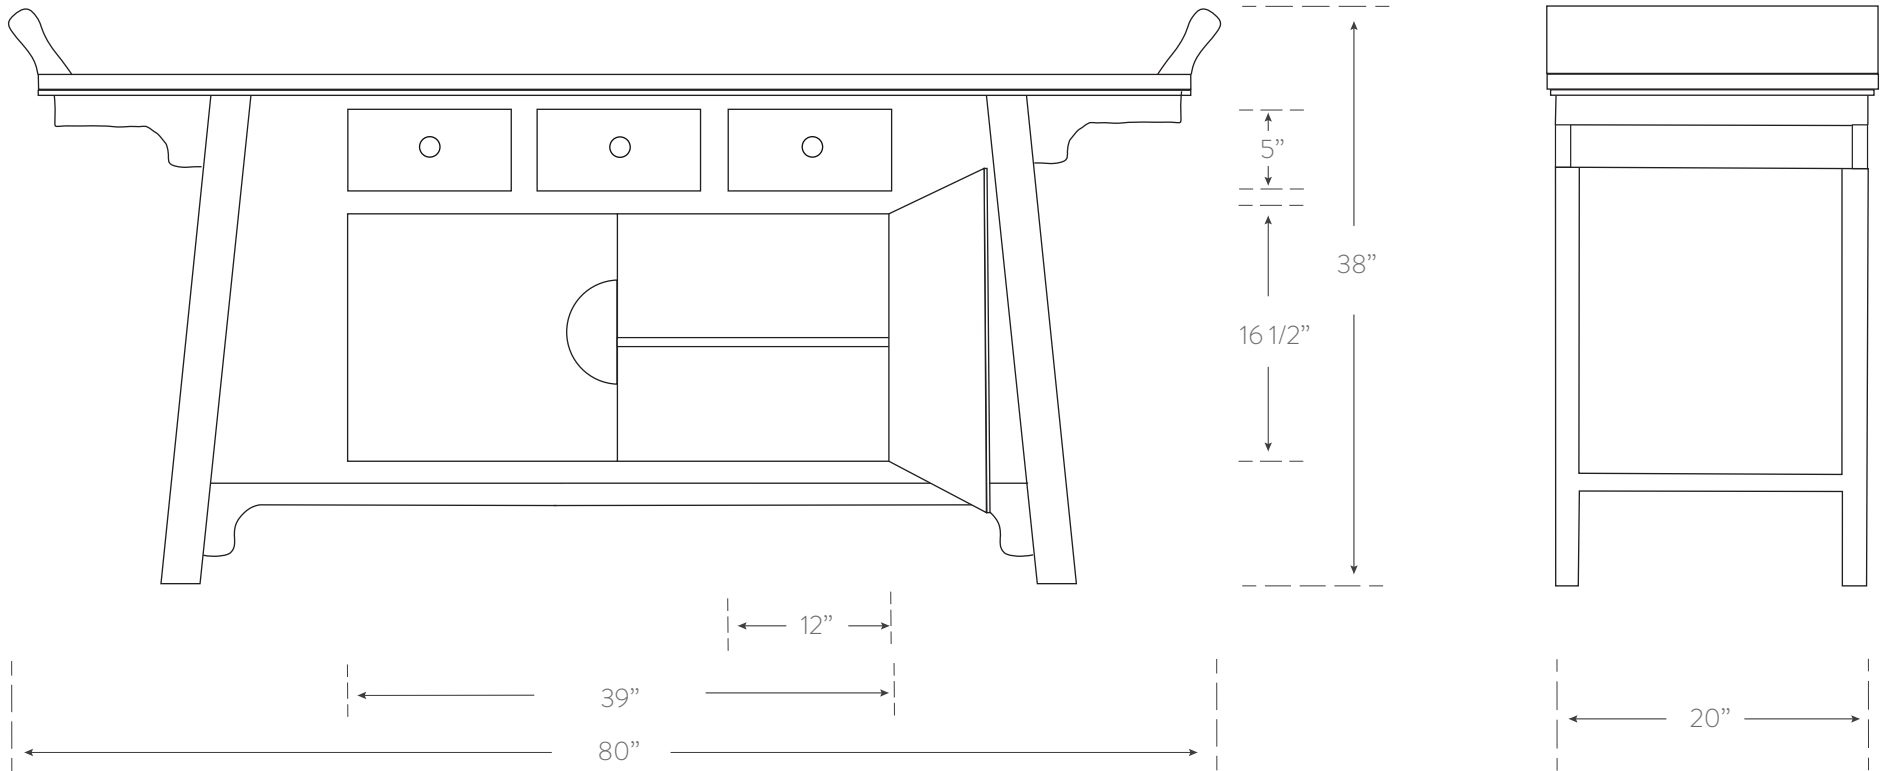

DOUBLE HAPPINESS COLLECTION

WING BUFFET LARGE

Material

wood
benchmade in usa

SKU DH200

Finish

see Double Happiness
finish chart for options

Dimensions

80w 38h 20d

Interior Dimensions

drawers:

14w 2.75h 10.5d

cupboard:

39w 16.5h 17d

hinge clearance:

1.5" each side

Additional Notes

- customization available
- soft close drawers and doors
- standard with wood hardware that can be painted or stained
- adjustable interior shelf