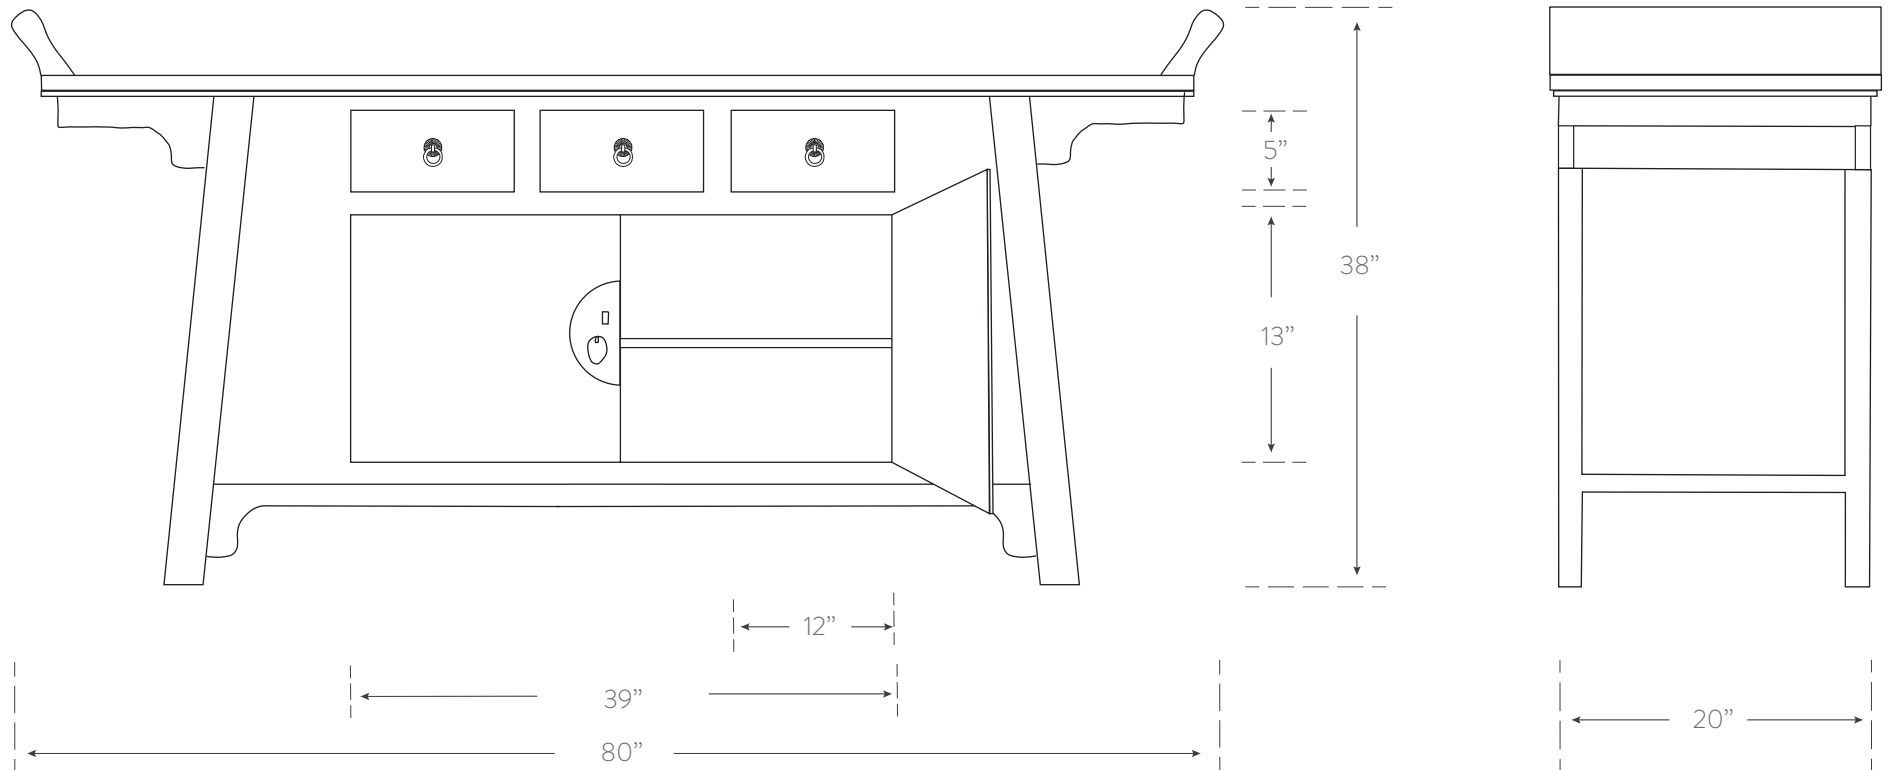

DOUBLE HAPPINESS COLLECTION

WING BUFFET LARGE

Material

wood
benchmade in usa

SKU DH200

Finish

see Double Happiness
finish chart for options

Dimensions

80w 38h 20d

Interior Dimensions

drawers:

14w 2.75h 10.5d

cupboard:

39w 16.5h 17d

hinge clearance:

1.5" each side

Additional Notes

- customization available
- soft close drawers and doors
- standard with wood hardware that can be painted or stained
- adjustable interior shelf