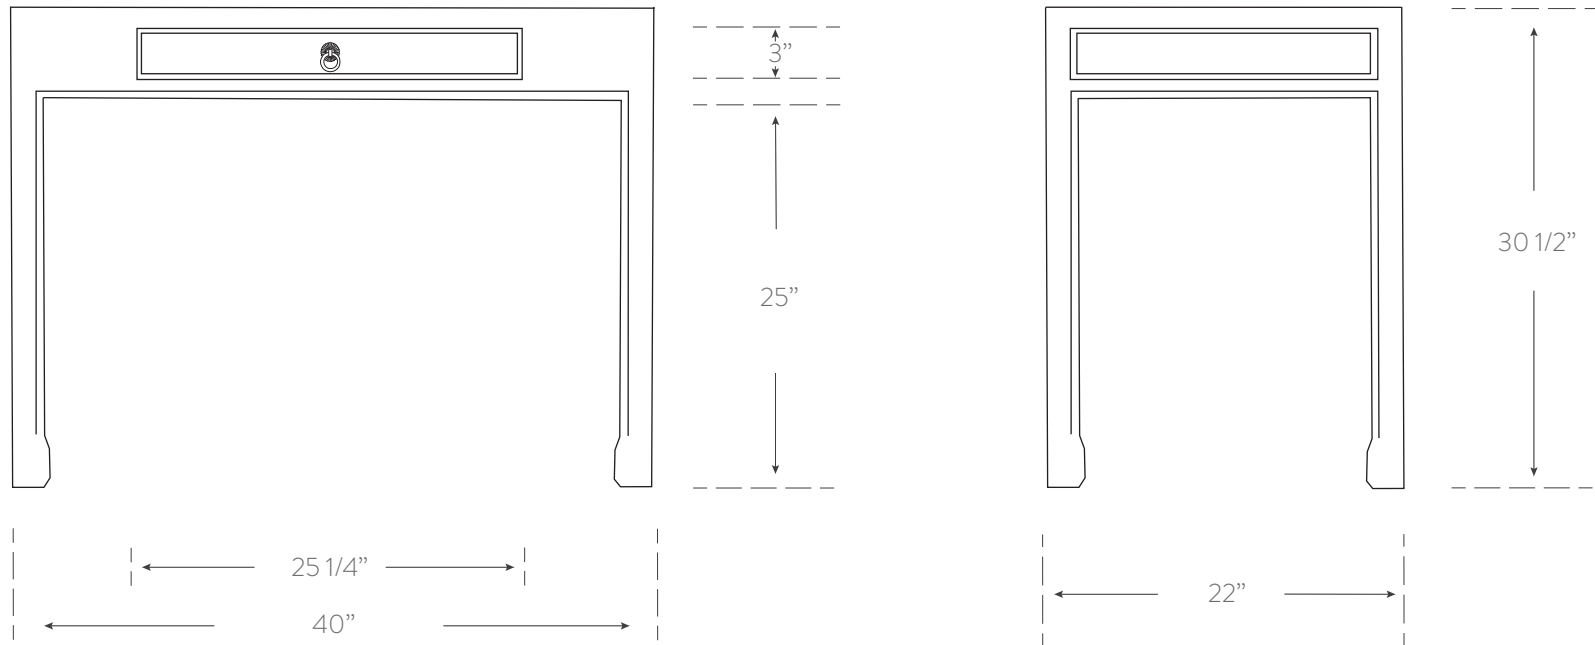

DOUBLE HAPPINESS COLLECTION

WRITING DESK SMALL

Material

wood
benchmade in usa

SKU DH204.2

Finish

see Double Happiness
finish chart for options

Dimensions

40w 30.5h 22d

Interior Dimensions

drawer:
23w 1.75h 11d

Additional Notes

- customization available
- standard with wood hardware, brass hardware may be available upon request