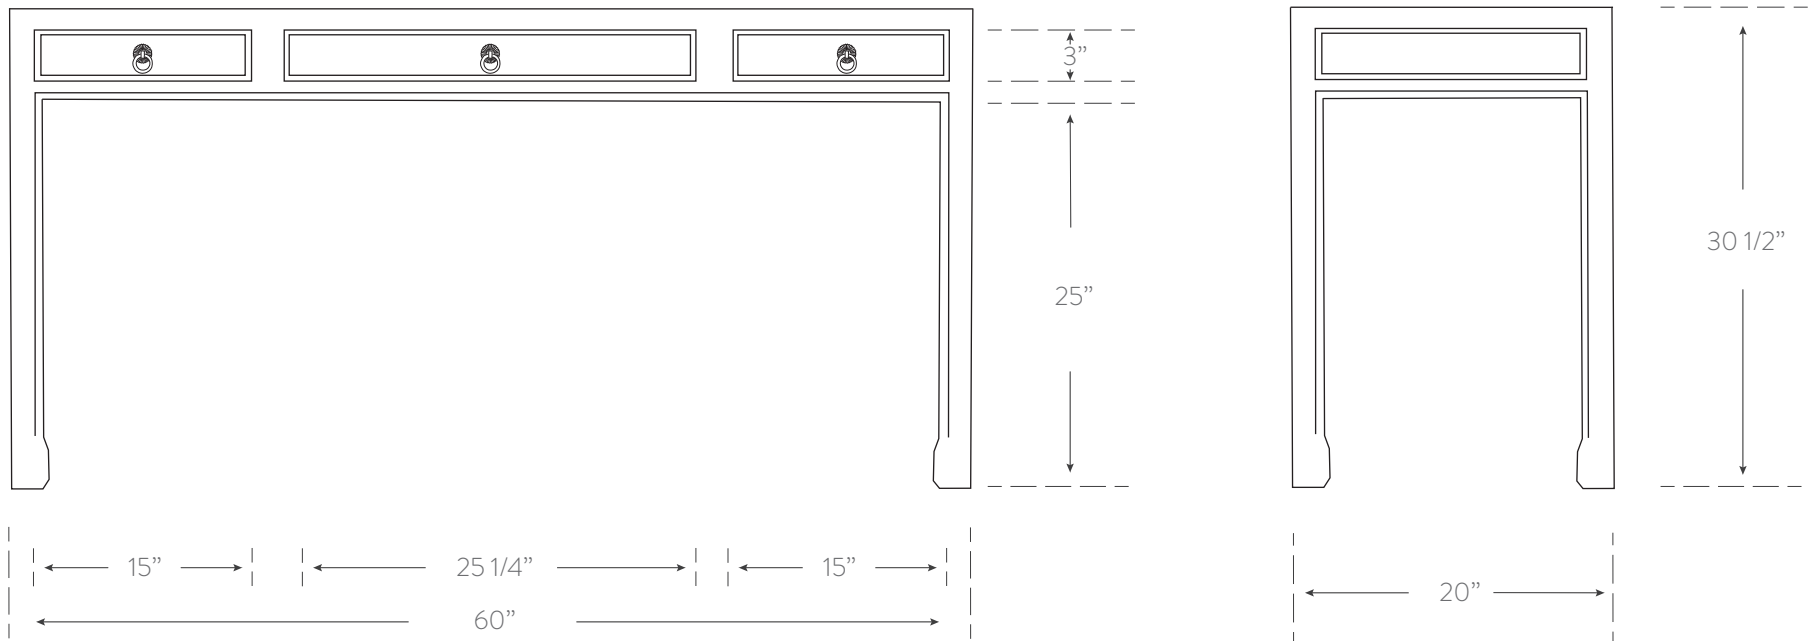

DOUBLE HAPPINESS COLLECTION

CONSOLE DESK 60"

Material

wood
benchmade in usa

SKU DH205

Finish

see Double Happiness
finish chart for options

Dimensions

60w 30.5h 20d

Interior Dimensions

center drawer:

1.75h 23w 11d

side drawers:

1.75h 13w 11d

Additional Notes

- customization available
- standard with wood hardware, brass hardware may be available upon request