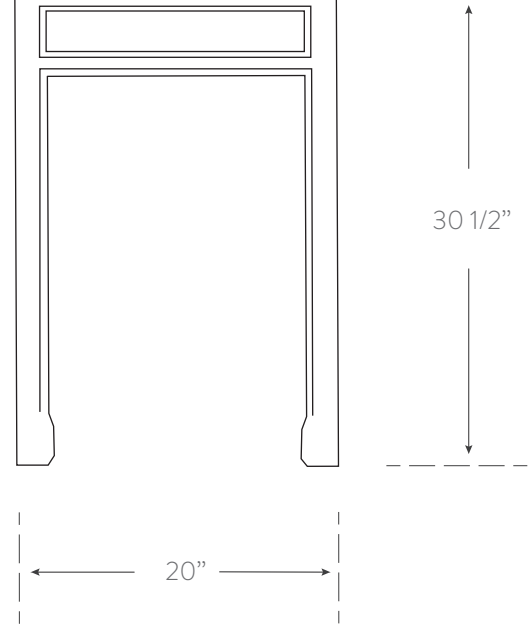

DOUBLE HAPPINESS COLLECTION

CONSOLE DESK 52"

Material

wood
benchmade in usa

SKU DH205.2

Finish

see Double Happiness
finish chart for options

Dimensions

52w 30.5h 20d

Interior Dimensions

drawers:
13w 1.75h 11d

Additional Notes

- customization available
- standard with wood hardware, brass hardware may be available upon request