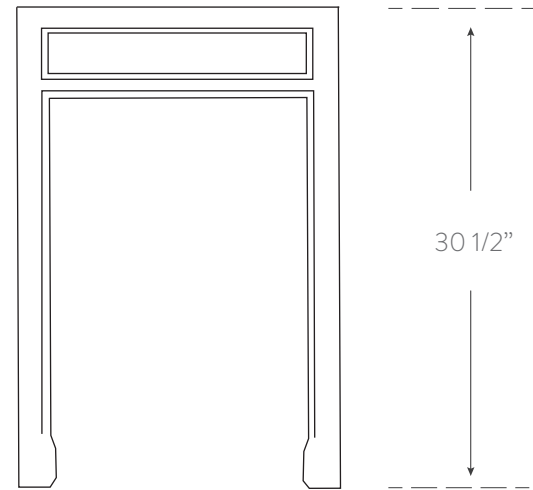

DOUBLE HAPPINESS COLLECTION

CONSOLE DESK 52"

Material

wood
benchmade in usa

SKU DH205.2

Finish

see Double Happiness
finish chart for options

Dimensions

52w 30.5h 20d

Interior Dimensions

drawers:
13w 1.75h 11d

Additional Notes

- customization available
- standard with wood hardware, brass hardware may be available upon request