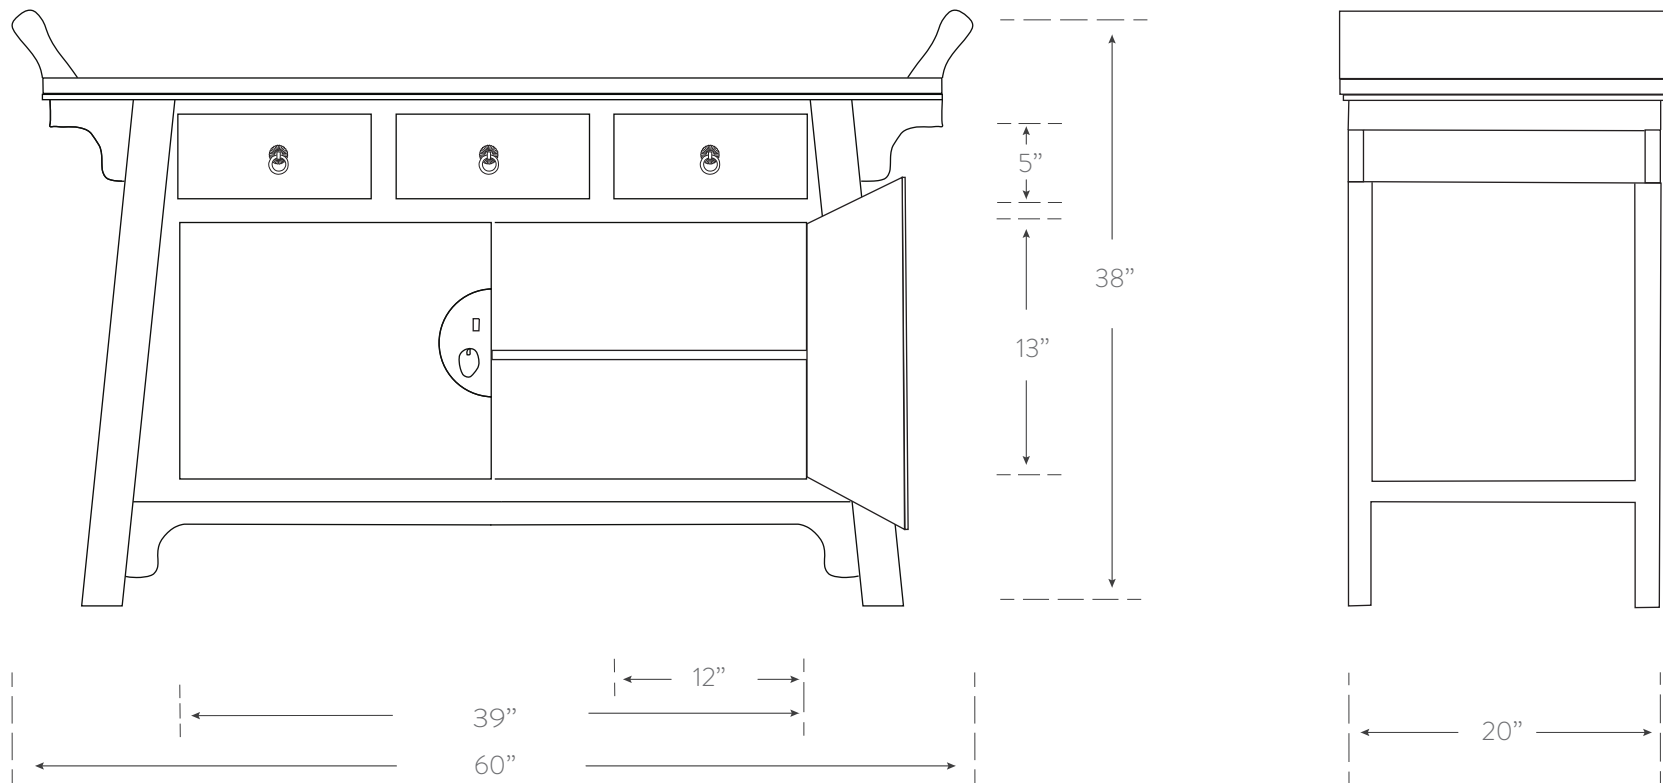

DOUBLE HAPPINESS COLLECTION

WING BUFFET SMALL

Material

wood
benchmade in usa

SKU DH210

Finish

see Double Happiness
finish chart for options

Dimensions

60w 38h 20d

Interior Dimensions

drawers:

14w 2.75h 10.5d

cupboard:

39w 16.5h 17d

hinge clearance:

1.5" each side