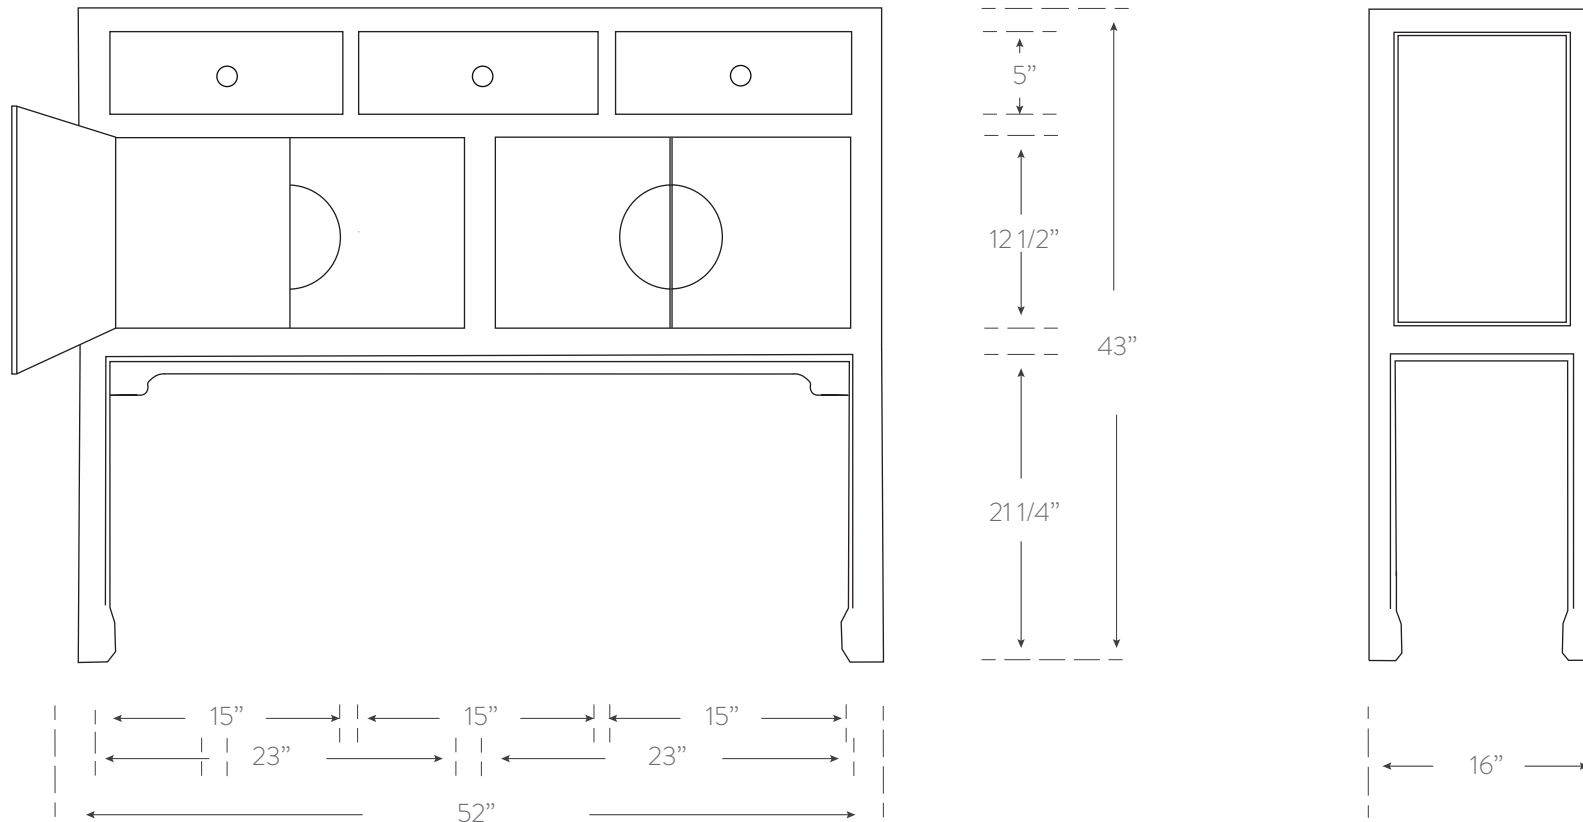

DOUBLE HAPPINESS COLLECTION

TALL SIDEBOARD

Material

wood
benchmade in usa

SKU DH211

Finish

see Double Happiness
finish chart for options

Dimensions

52w 43h 16d

Interior Dimensions

drawers:

13.5w 3.25h 11d

cupboards:

23.25w 12.25h 14.25d

hinge clearance:

1.5" each side