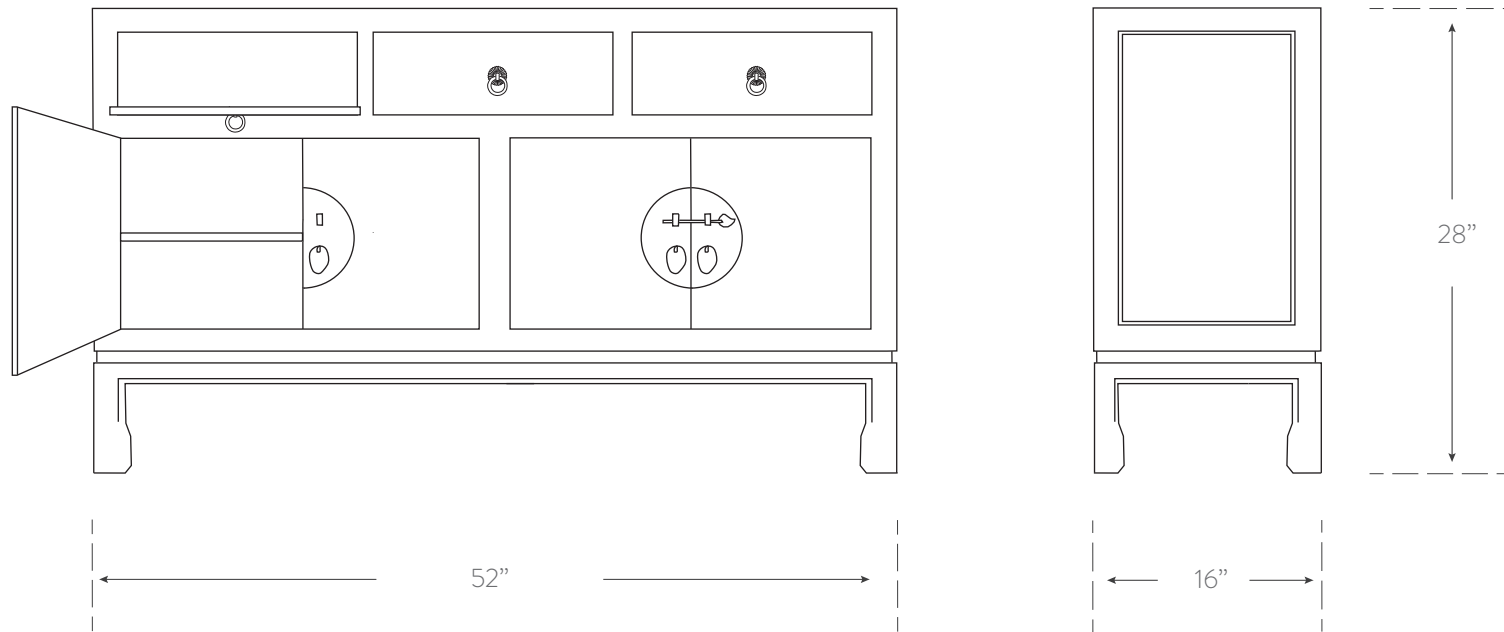

DOUBLE HAPPINESS COLLECTION

LOW CONSOLE

Material

wood
benchmade in usa

SKU DH212

Finish

see Double Happiness
finish chart for options

Dimensions

52w 28h 16d

Interior Dimensions

drawers:

13.5w 2.75h 11d

cupboards:

23w 12.25h 14.75d

hinge clearance:

1.5" each side