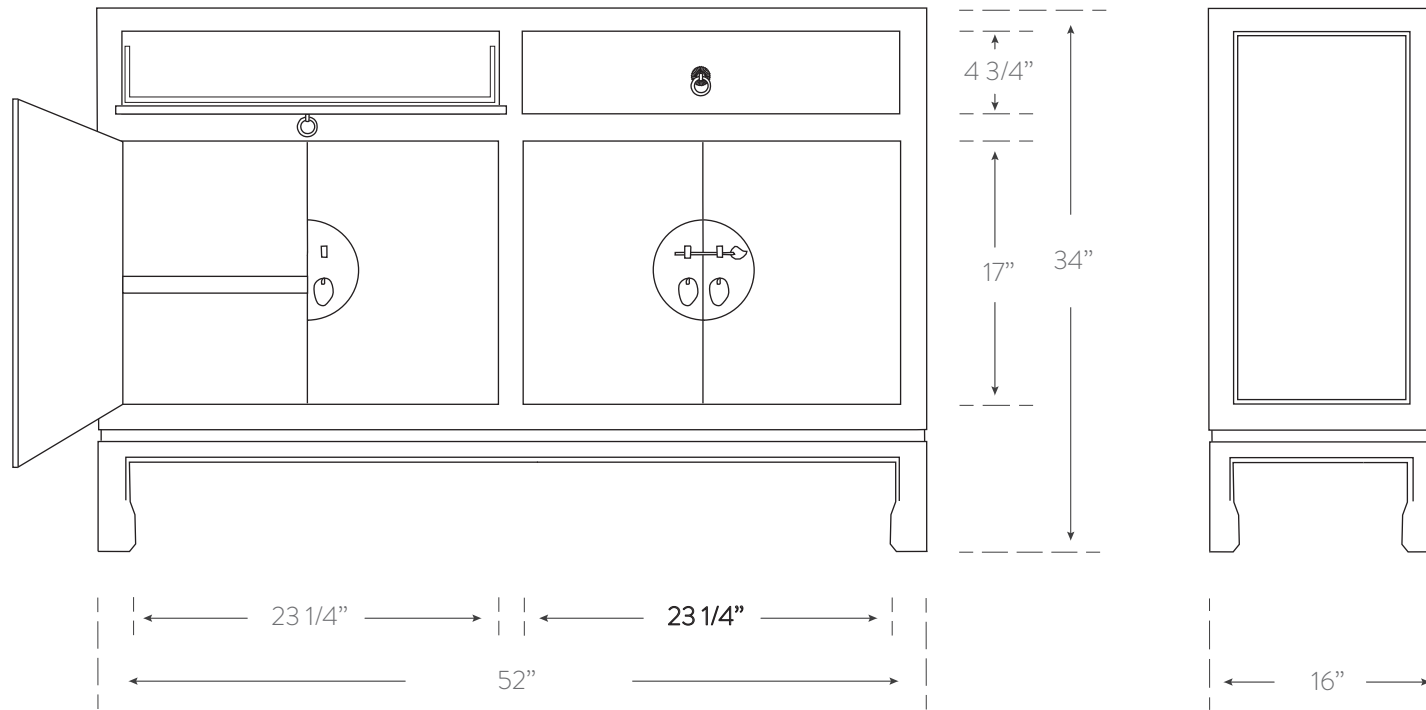

DOUBLE HAPPINESS COLLECTION

MEDIA CONSOLE

Material

wood
benchmade in usa

SKU DH213

Finish

see Double Happiness
finish chart for options

Dimensions

52w 34h 16d

Interior Dimensions

drawers:

21.25w 3h 11.5d

cupboards:

23.25w 16.75h 14.75d

hinge clearance:

1.5" each side