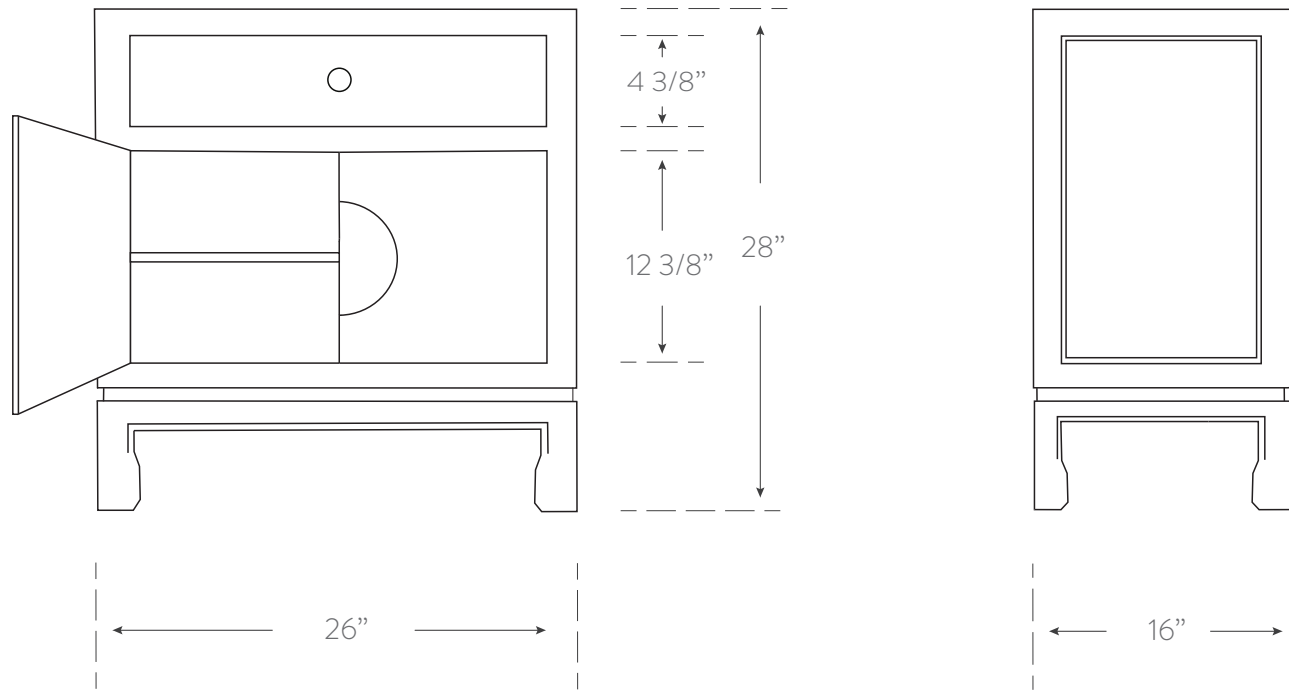

DOUBLE HAPPINESS COLLECTION

SIDE CUPBOARD

Material

wood
benchmade in usa

SKU DH215

Finish

see Double Happiness
finish chart for options

Dimensions

26w 28h 16d

Interior Dimensions

drawer:
20.5hw 2.75h 10.75d

cupboard:
22w 12.375h d

hinge clearance:
1.5" each side

Additional Notes

- customization available
- soft close drawer & doors
- standard with wood hardware that can be painted or stained
- adjustable interior shelf