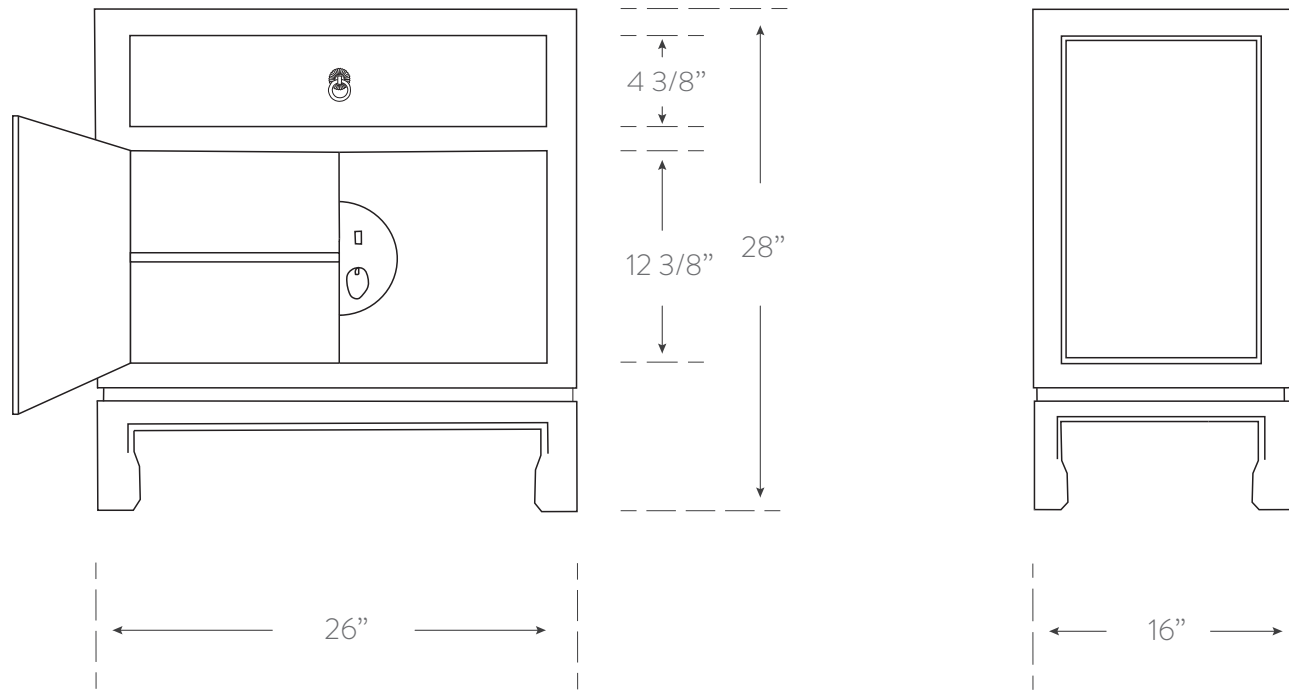

DOUBLE HAPPINESS COLLECTION

SIDE CUPBOARD

Material

wood
benchmade in usa

SKU DH215

Finish

see Double Happiness
finish chart for options

Dimensions

26w 28h 16d

Interior Dimensions

drawer:
20.5hw 2.75h 10.75d

cupboard:
22w 12.375h d

hinge clearance:
1.5" each side

Additional Notes

- customization available
- soft close drawer & doors
- standard with wood hardware that can be painted or stained
- adjustable interior shelf