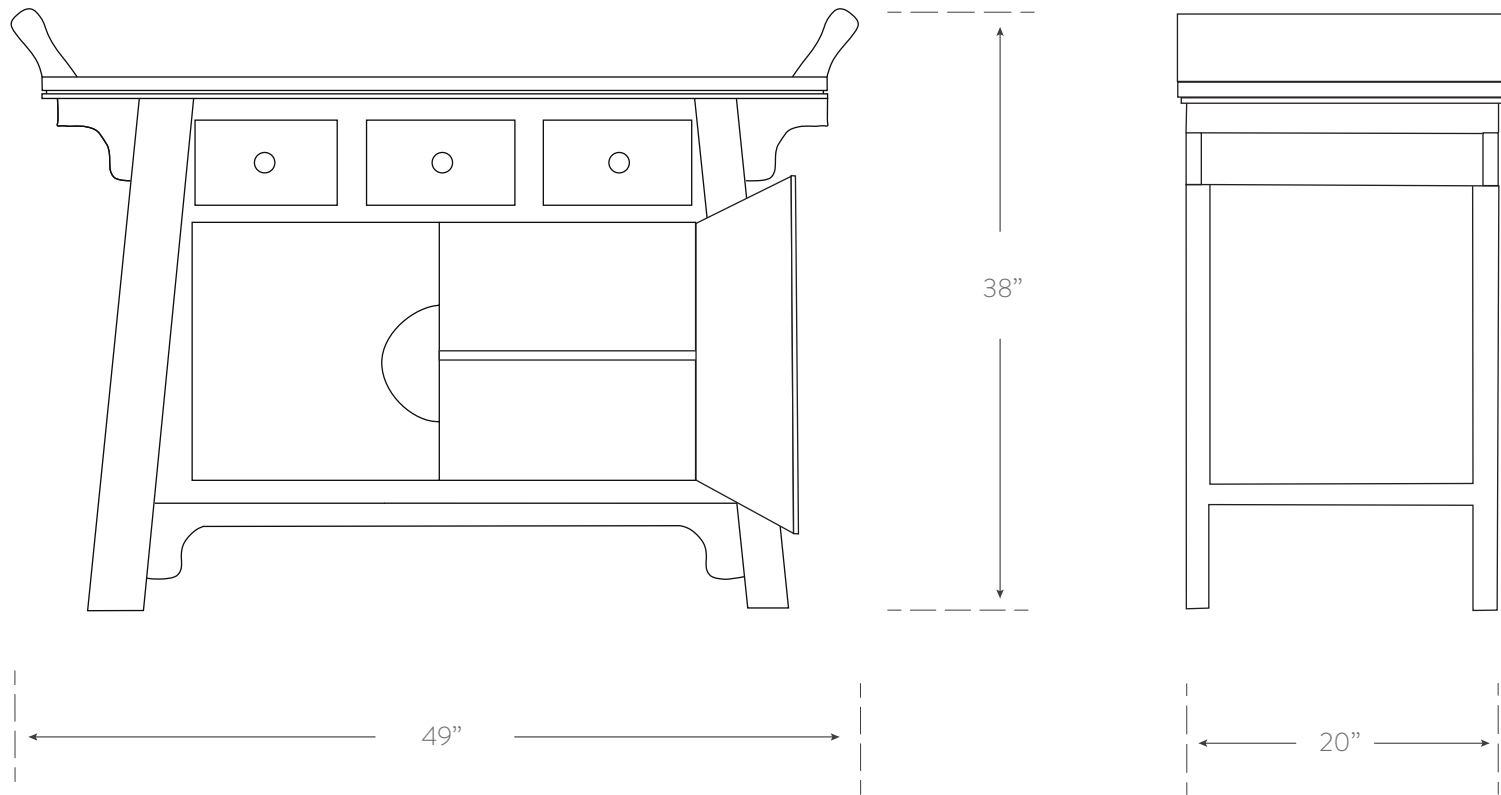

DOUBLE HAPPINESS COLLECTION

WING BUFFET STUDIO

Material

wood
benchmade in usa

SKU DH220

Finish

see Double Happiness
finish chart for options

Dimensions

49w 38h 20d

Additional Notes

- customization available
- soft close drawers and doors
- standard with wood hardware that can be painted or stained
- adjustable interior shelf