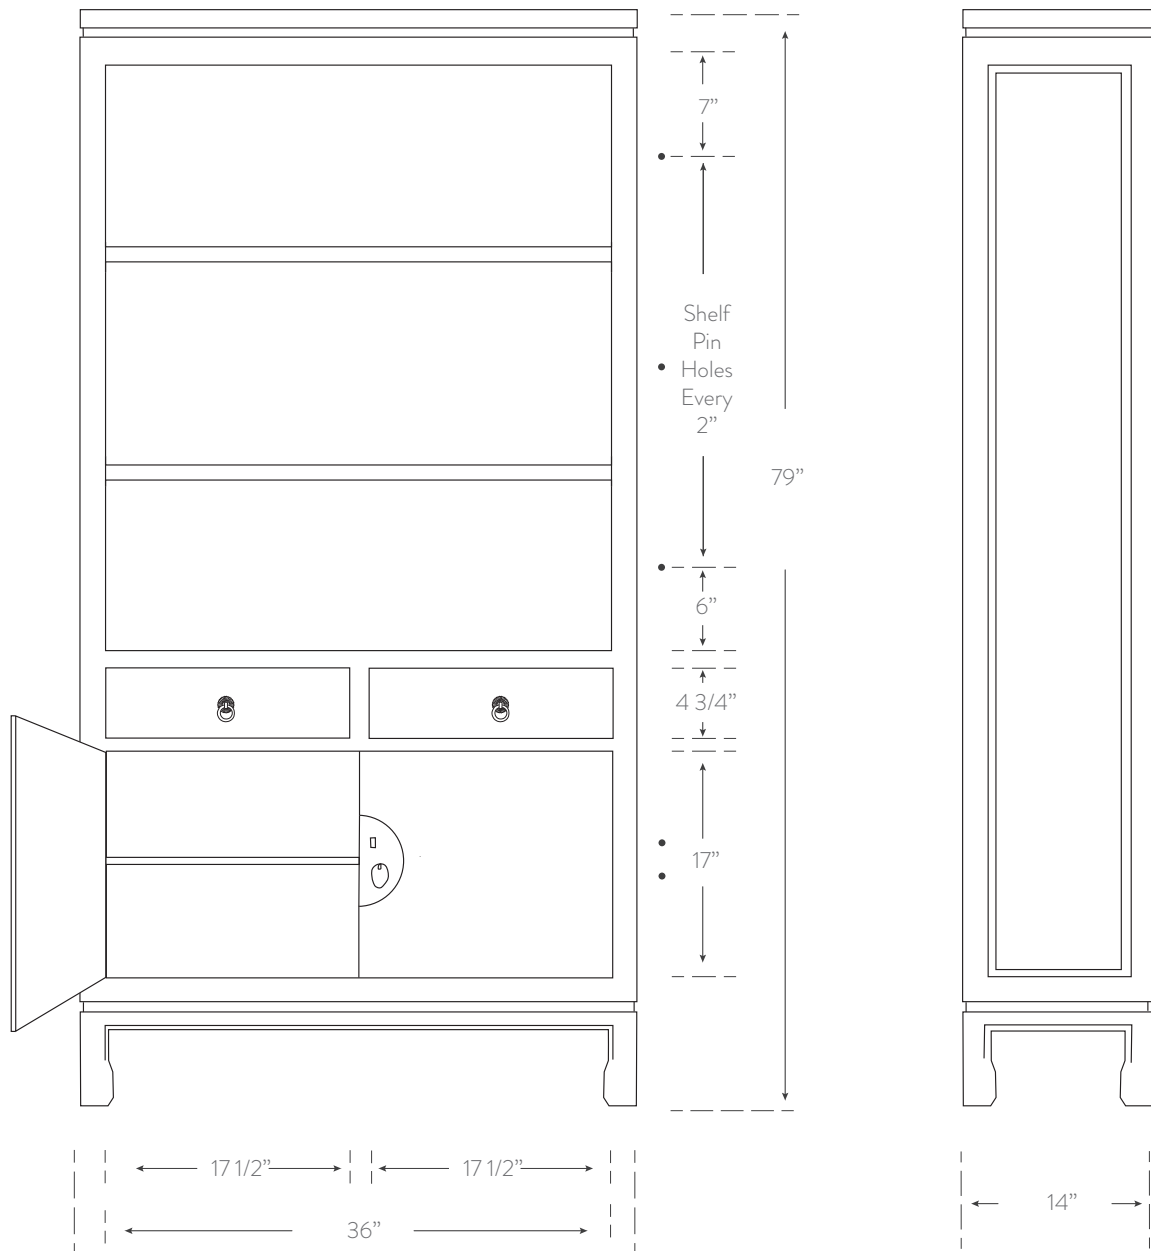

DOUBLE HAPPINESS COLLECTION

BOOKCASE

Material

wood
benchmade in usa

Finish

see Double Happiness
finish chart for options

SKU DH400

Dimensions

40w 79h 14d

Interior Dimensions

drawers:
16w 3h 11d
top cupboard:
36w 17h 13.75d
bottom cupboard:
37.5w 43h 13.75d
hinge clearance:
1.5" each side

Additional Notes

- customization available
- soft close drawers & doors
- standard with wood hardware that can be painted or stained
- adjustable shelves