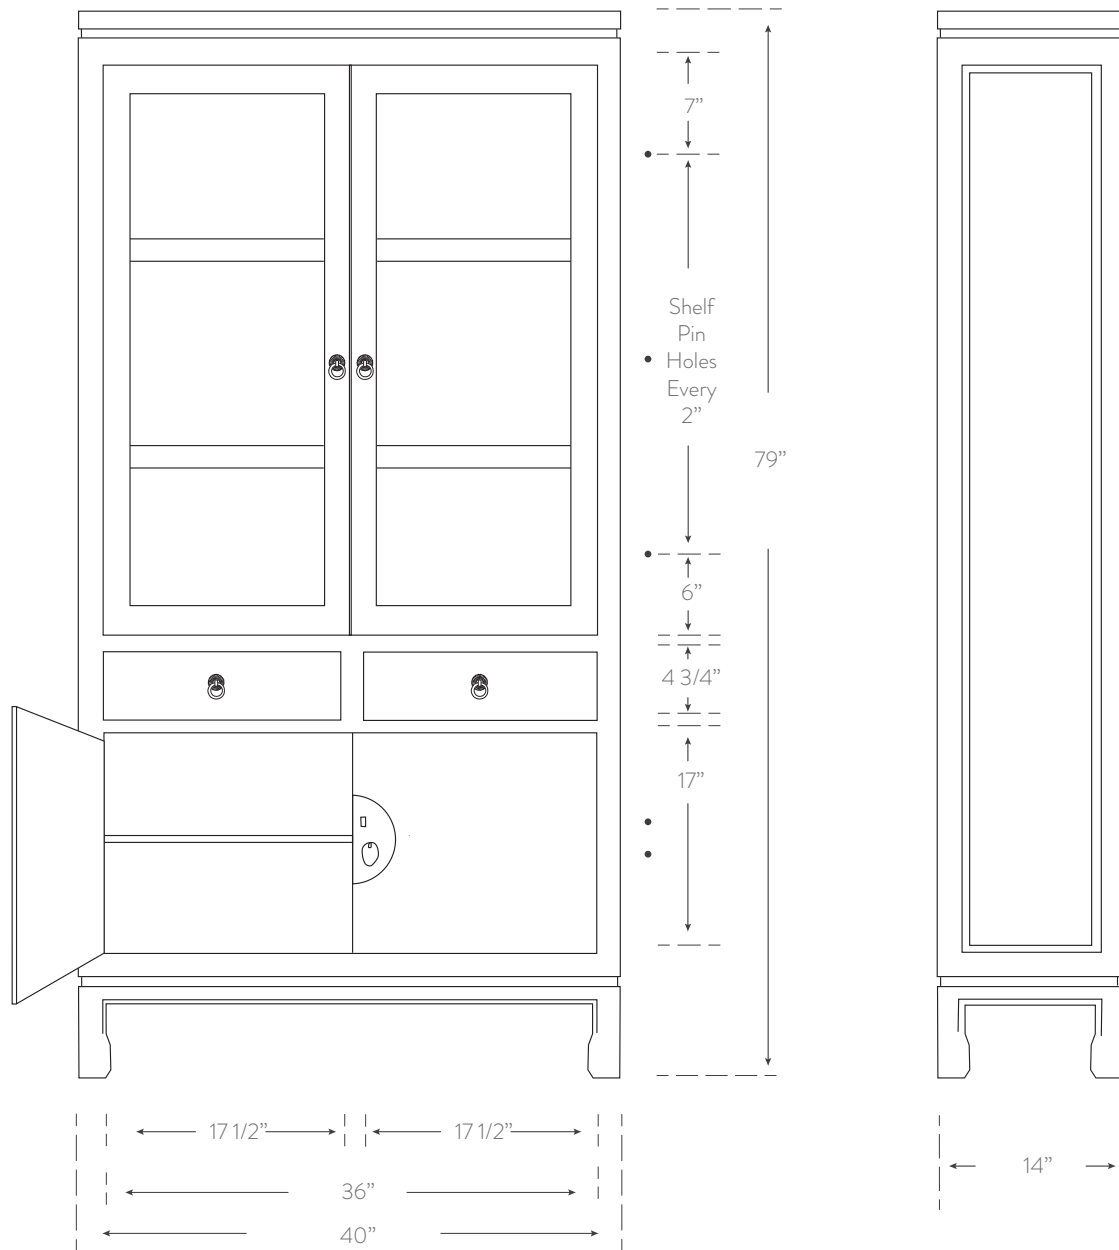

DOUBLE HAPPINESS COLLECTION

BOOKCASE W/GLASS DOORS

Material

wood
benchmade in usa

Finish

see Double Happiness
finish chart for options

SKU DH410

Dimensions

40w 79h 14d

Interior Dimensions

drawers:

16w 3h 11d

bottom cupboard:

36w 17h 13.75d

top cupboard:

37.5w 43h 13.75d

hinge clearance:

1.5" each side

Additional Notes

- customization available
- soft close drawers & doors
- standard with wood hardware that can be painted or stained
- adjustable shelves