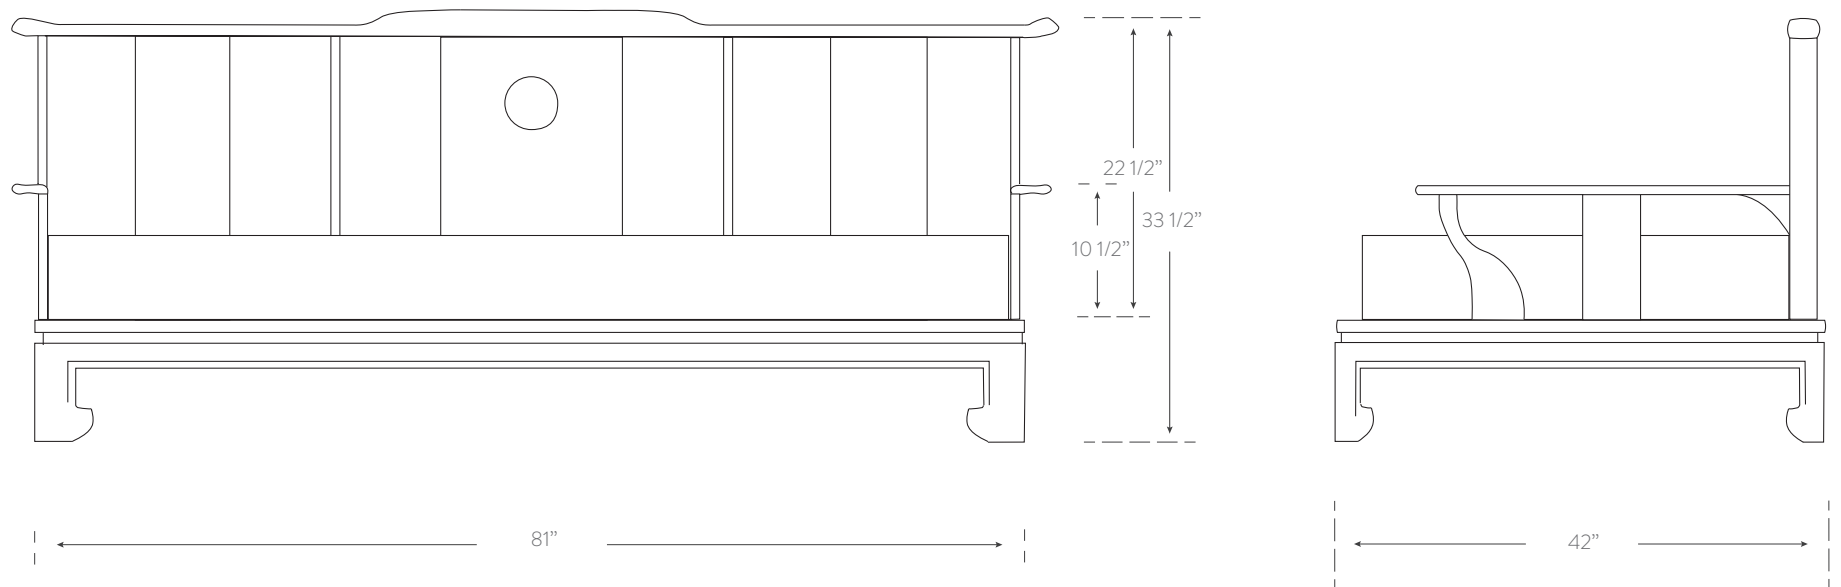

DOUBLE HAPPINESS COLLECTION

DAYBED

Material

wood
benchmade in usa

SKU DH605

Finish

see Double Happiness
finish chart for options

Dimensions

81w 33.5h 42d

arm: 21.5h

seat: 17h

Additional Notes

- customization available
- cushion included

Cushion

Standard Insert: Foam and Fiber

- Optional Upgrade: Spring Down

Standard Cover: Canvas Zip on

- COM Available. Required Yards: 4.5