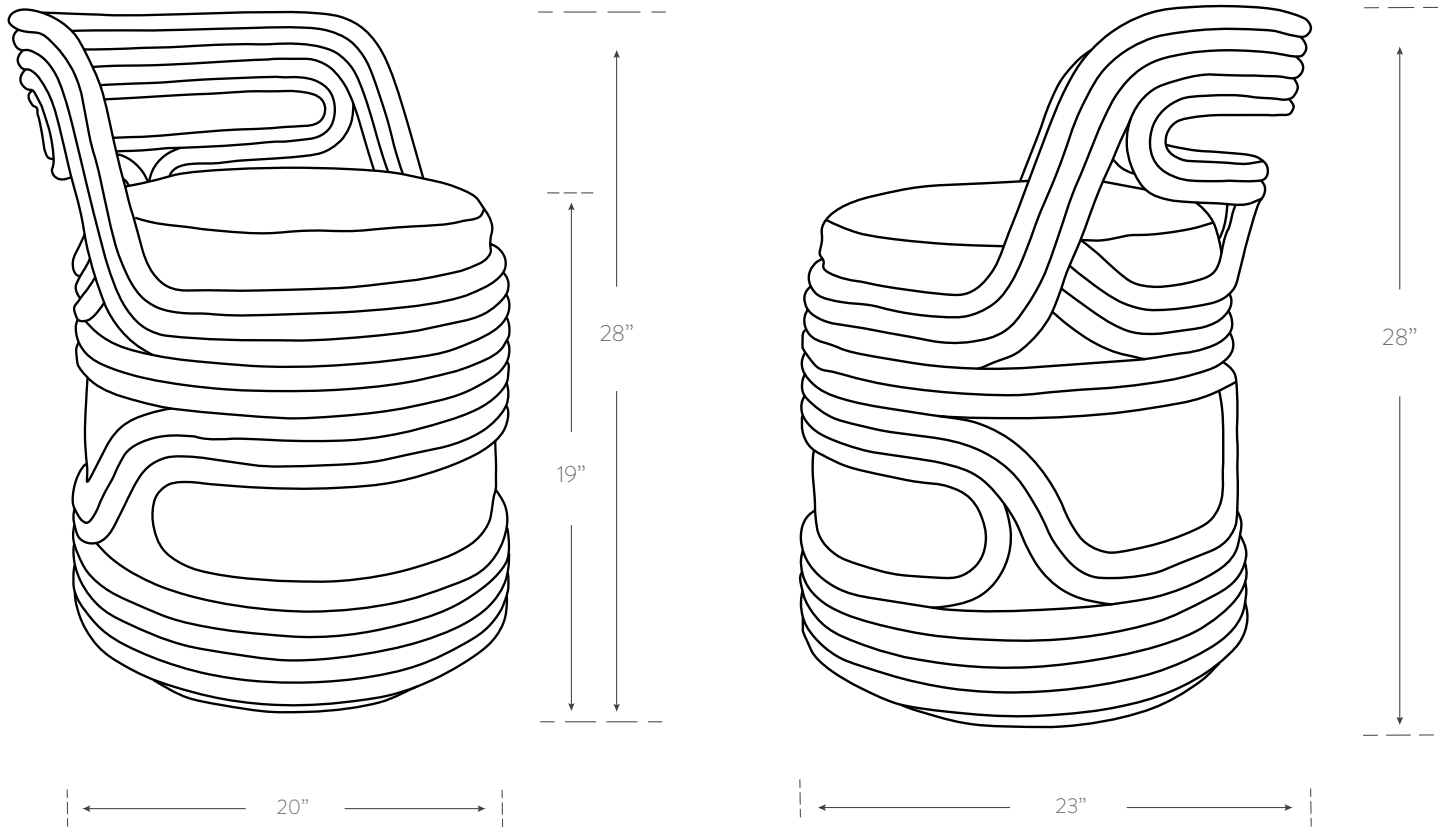

INDOCHINE MODERN COLLECTION

PLATFORM DINING SWIVEL

Material

rattan
handcrafted in philippines

Finish

see finish chart for options

SKU IM101S

Dimensions

20w 28h 23d

Additional Notes

- cushion included

Cushion

- Standard Insert: Foam and Fiber
Standard Cover: Canvas
- COM Available

please keep in mind all rattan pieces are handmade from natural materials so some variation in dimensions is to be expected.