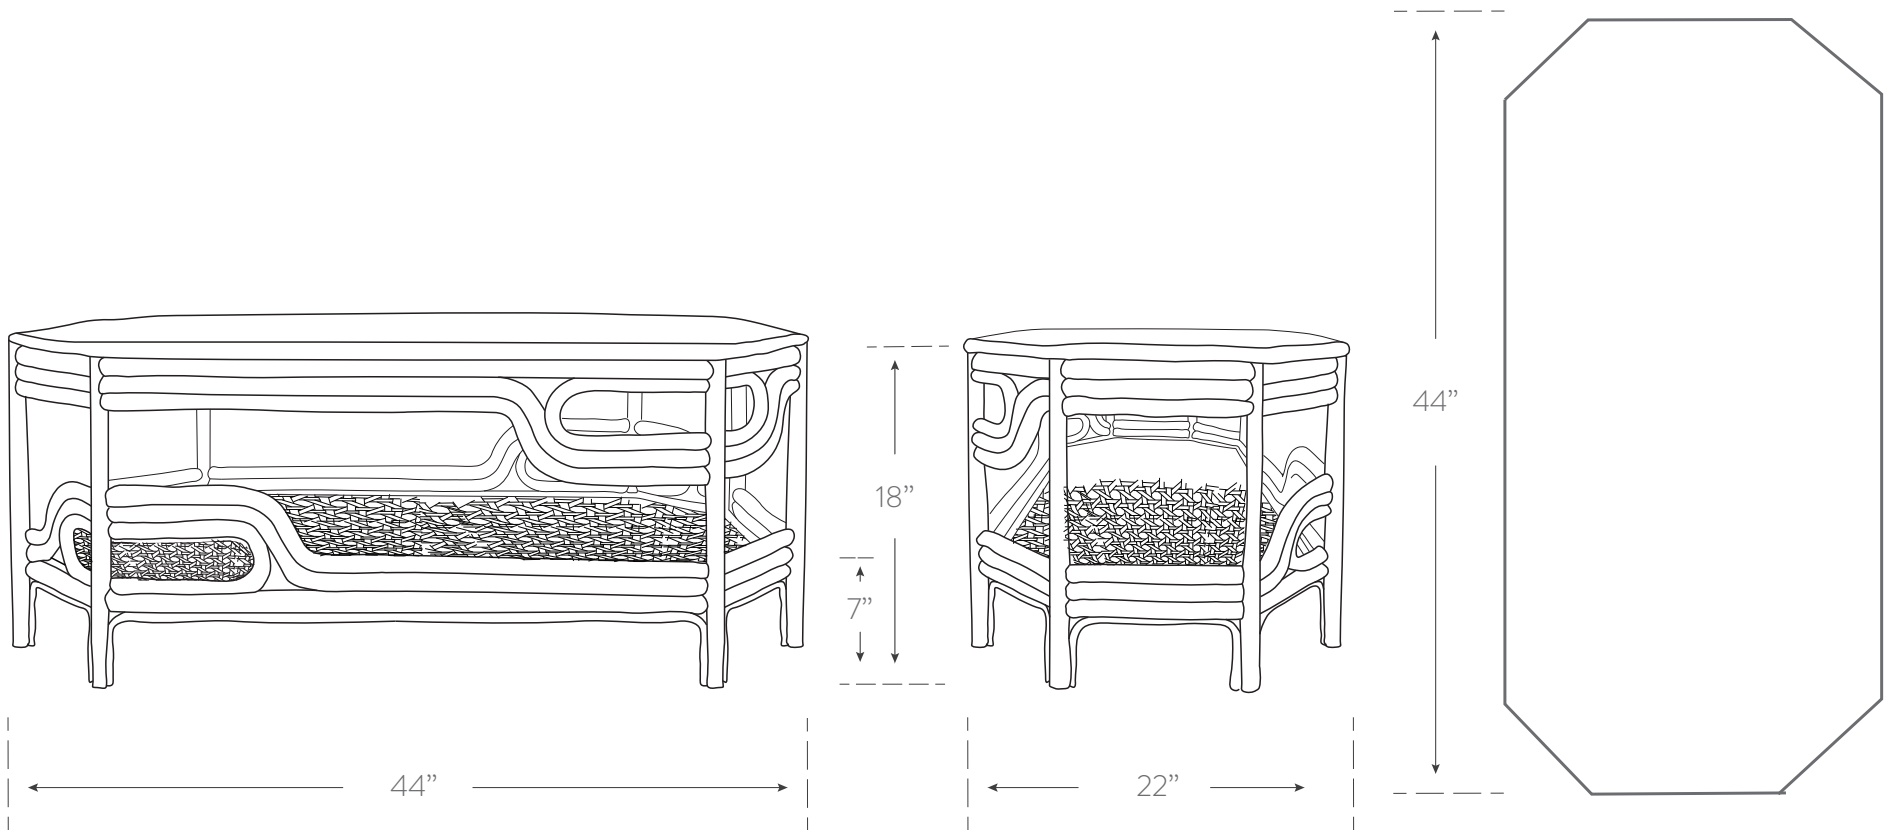

INDOCHINE MODERN COLLECTION

UMA COCKTAIL TABLE

Material

rattan, luan
handcrafted in philippines

SKU IM305

Finish

see finish chart for options

Dimensions

44w 18h 22d

Additional Notes

- available in any painted finish

please keep in mind all rattan pieces are handmade from natural materials so some variation in dimensions is to be expected.