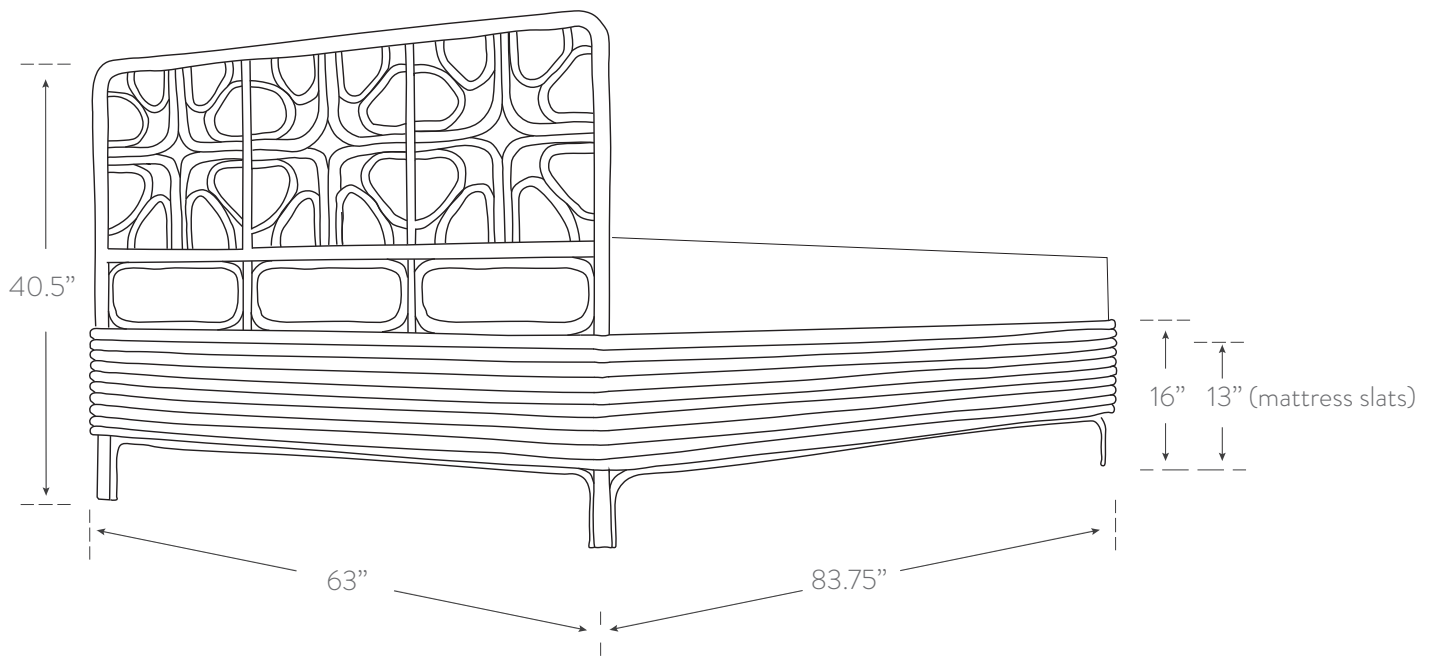

INDOCHINE MODERN COLLECTION

POPPY QUEEN BED

Material

rattan, wood
handcrafted in philippines

Finish

see finish chart for options

SKU IM320Q

Dimensions

63w 40.5h 83.75d

Interior Dimensions:

(for mattress)

61w 81d

mattress slats 13"h

please keep in mind all rattan pieces are handmade from natural materials so some variation in dimensions is to be expected.