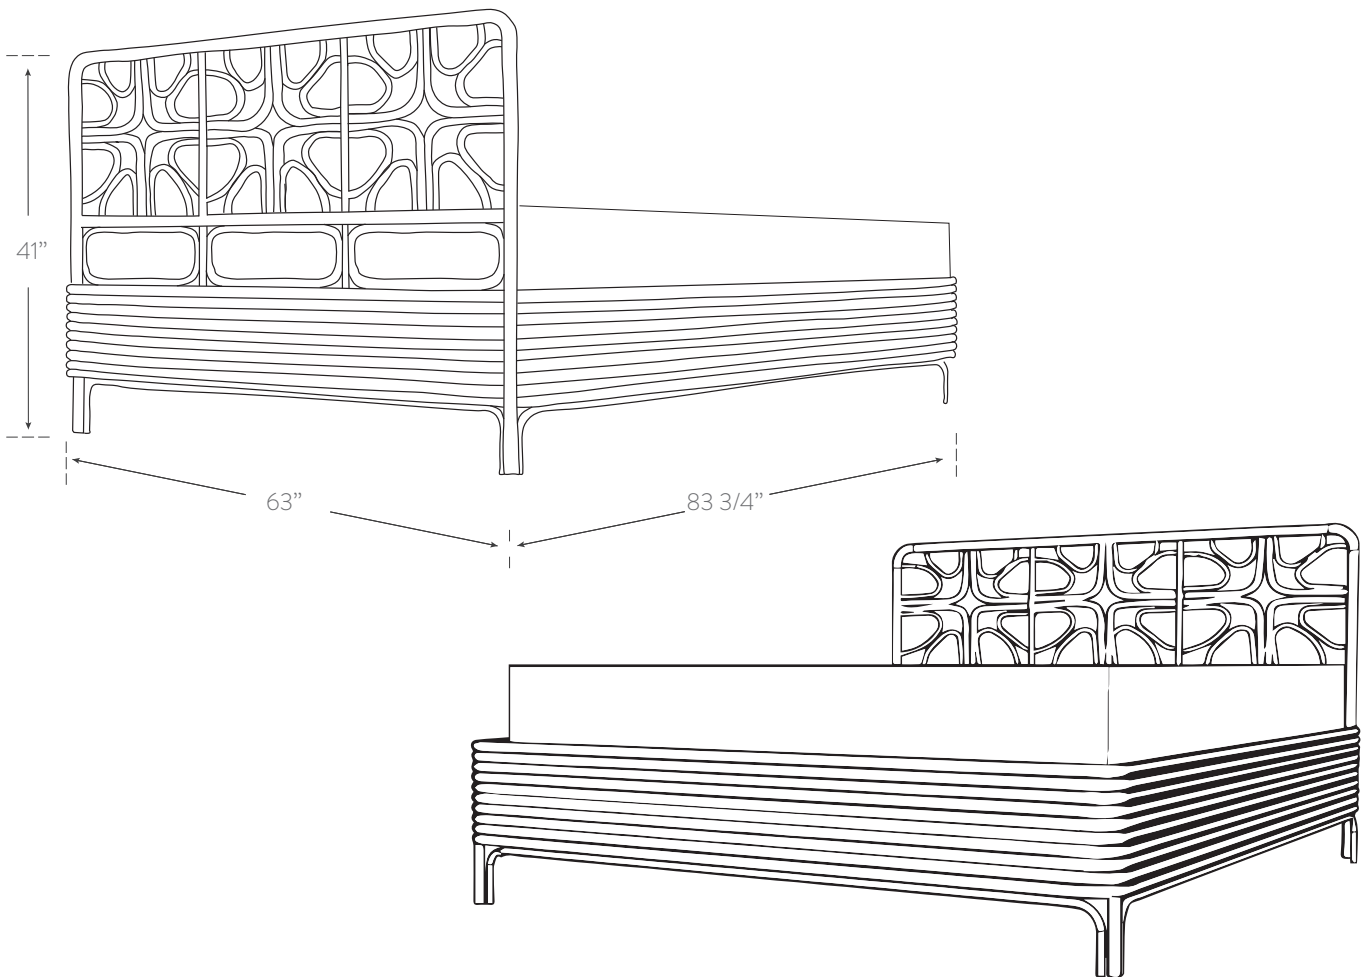

## POPPY QUEEN BED

### Dimensions

63w 41h 83.75d

### Interior Dimensions:

(for mattress)

60.5w 80.5d

please keep in mind all rattan pieces are handmade from natural materials so some variation in dimensions is to be expected.