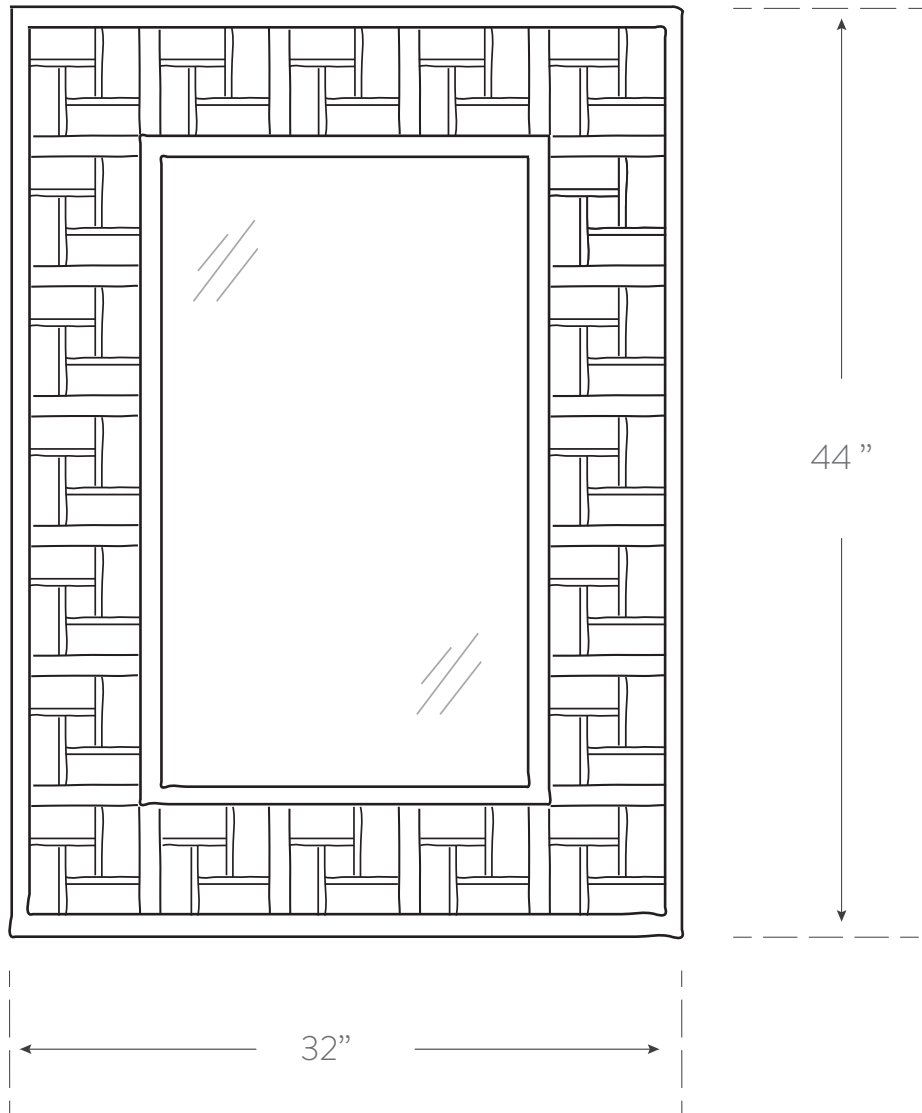

INDOCHINE MODERN COLLECTION

KEN MIRROR

Material

rattan, mirror
handcrafted in philippines

Finish

see finish chart for options

SKU CAN401

Dimensions

32w 44h
mirror: 16.5w 29h

please keep in mind all rattan pieces are handmade from natural materials so some variation in dimensions is to be expected.