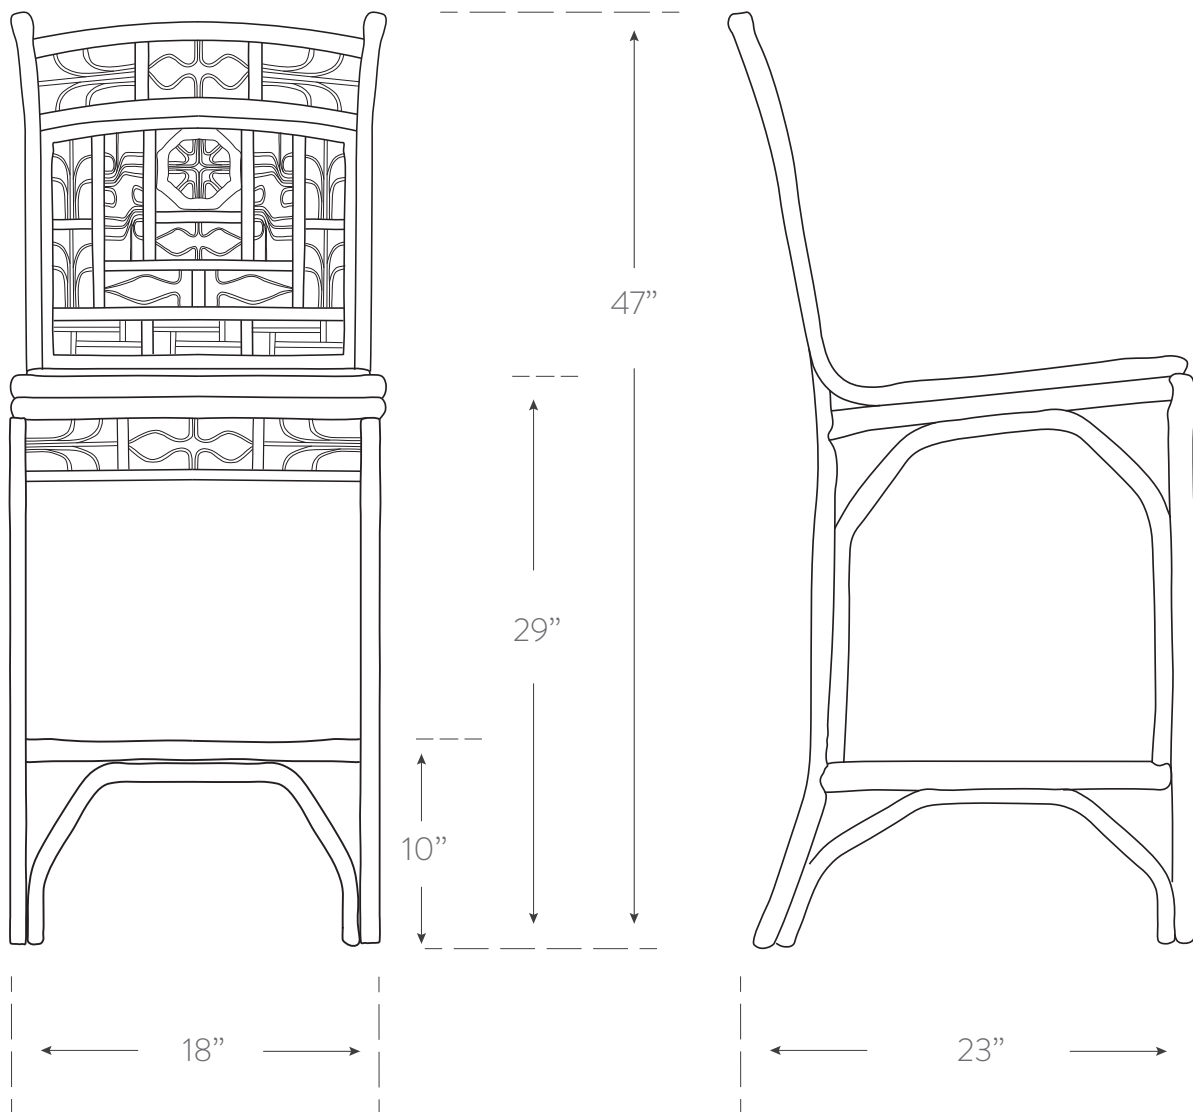

## BAR STOOL

### Dimensions

18w 47h 23d  
seat: 29h

### Seat Dimensions

18d  
front: 16w  
back: 13.75