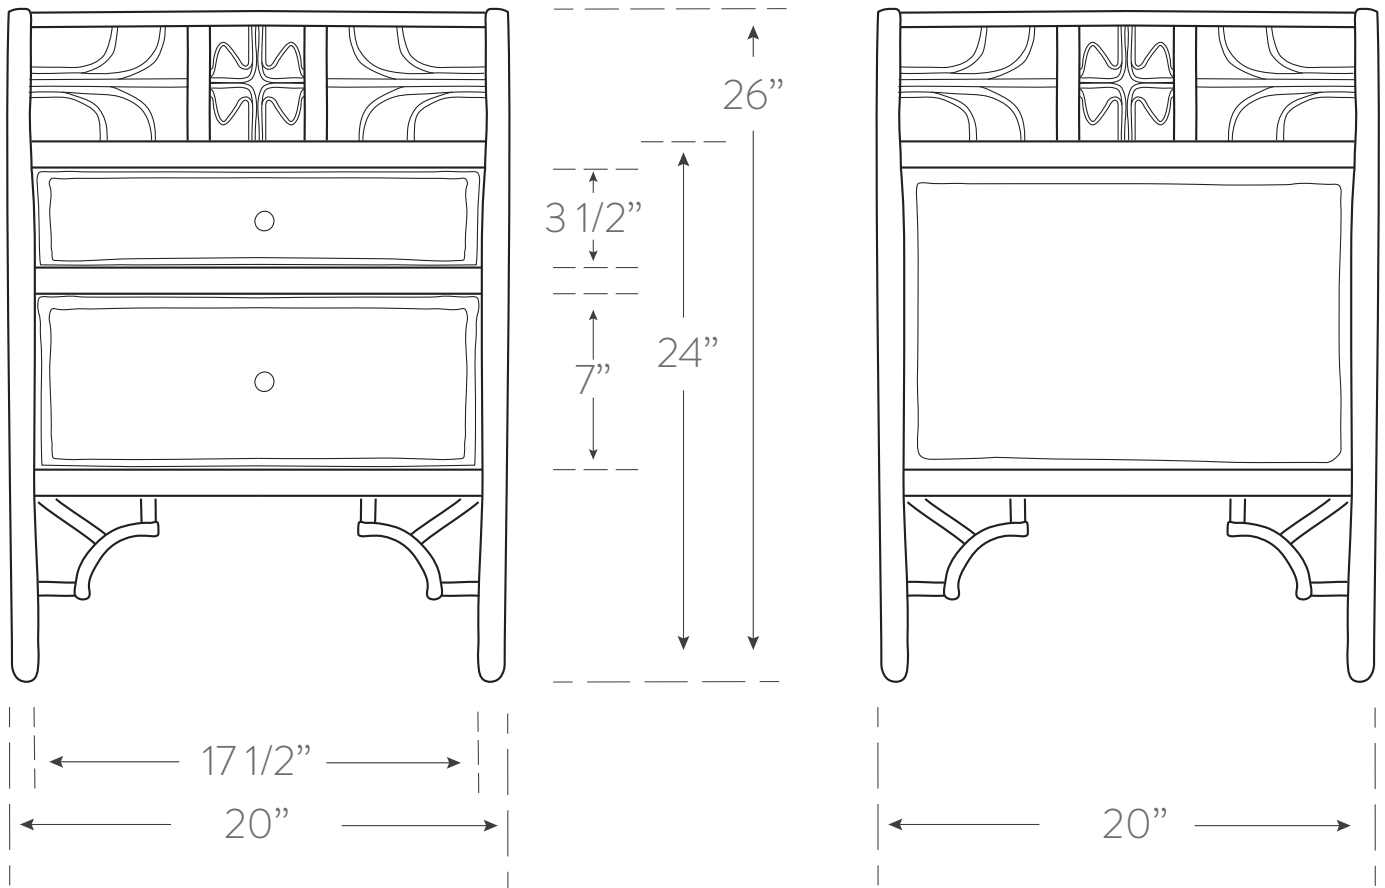

INDOCHINE COLLECTION

BEDSIDE TABLE

Material

rattan, luan
handcrafted in philippines

Finish

see Indochine finish
chart for options

SKU CAN321

Dimensions

20w 26h 20d

Interior Dimensions

drawers

top: 15.5w 2.25h 15.25d

Bottom:

15.5w 5.5h 15.25d

Additional Notes

- 2 drawers