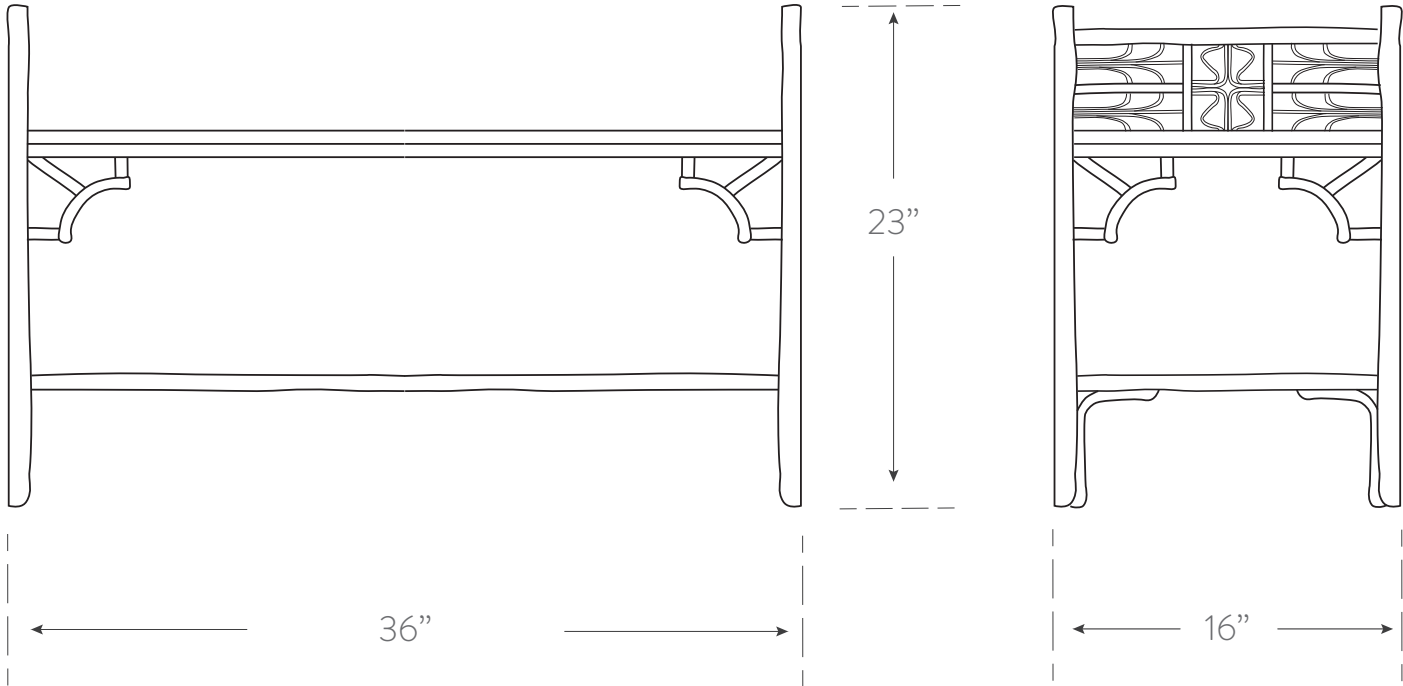

INDOCHINE COLLECTION

BENCH 36"

Material
rattan, woven cane
handcrafted in philippines

SKU CAN115

Finish
see Indochine finish
chart for options

Dimensions
36w 23h 16d

Additional Notes
• cushion available

please keep in mind all rattan pieces are handmade from natural materials so some variation in dimensions is to be expected.