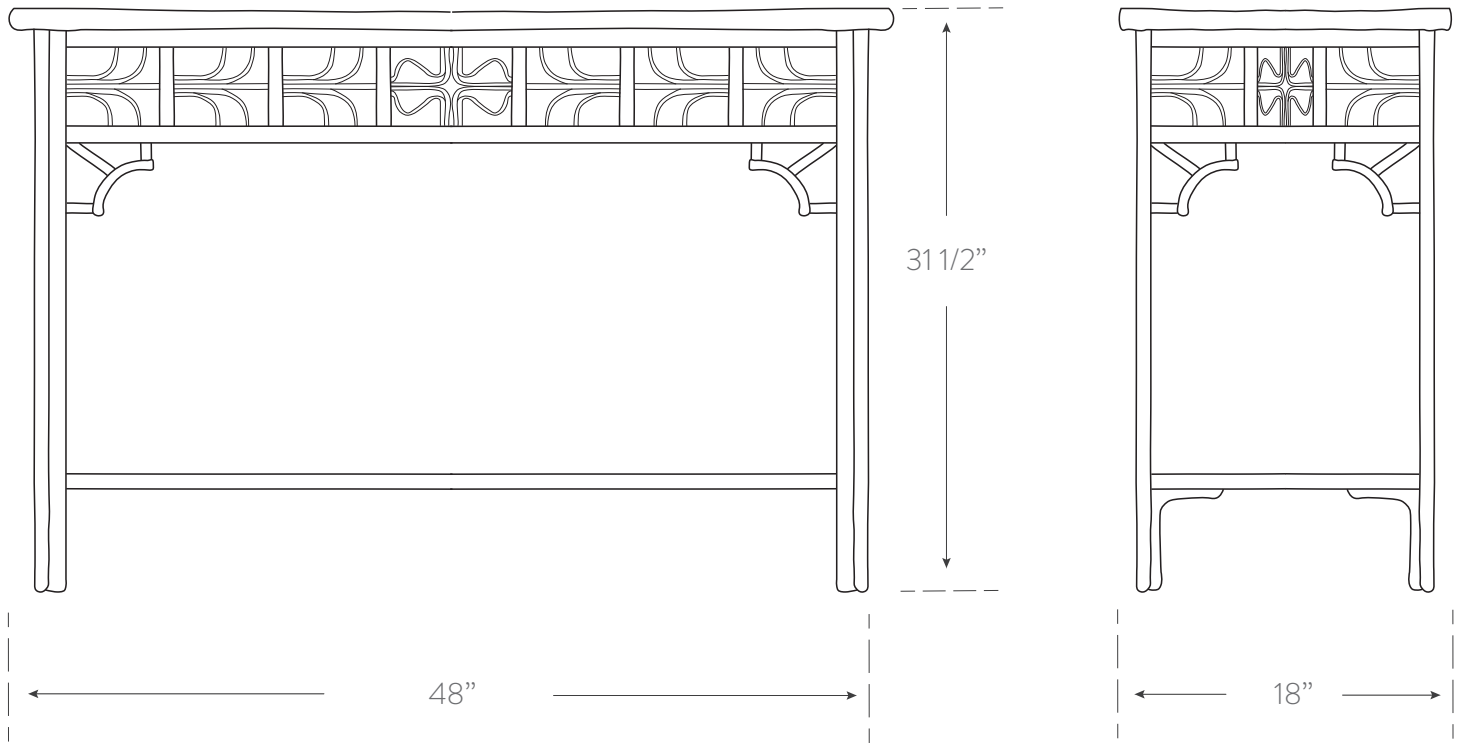

INDOCHINE COLLECTION

CONSOLE TABLE

Material
rattan, luan
handcrafted in philippines

SKU CAN212.2

Finish
see Indochine finish
chart for options

Dimensions
48w 31.5h 18d

please keep in mind all rattan pieces are handmade from natural materials so some variation in dimensions is to be expected.