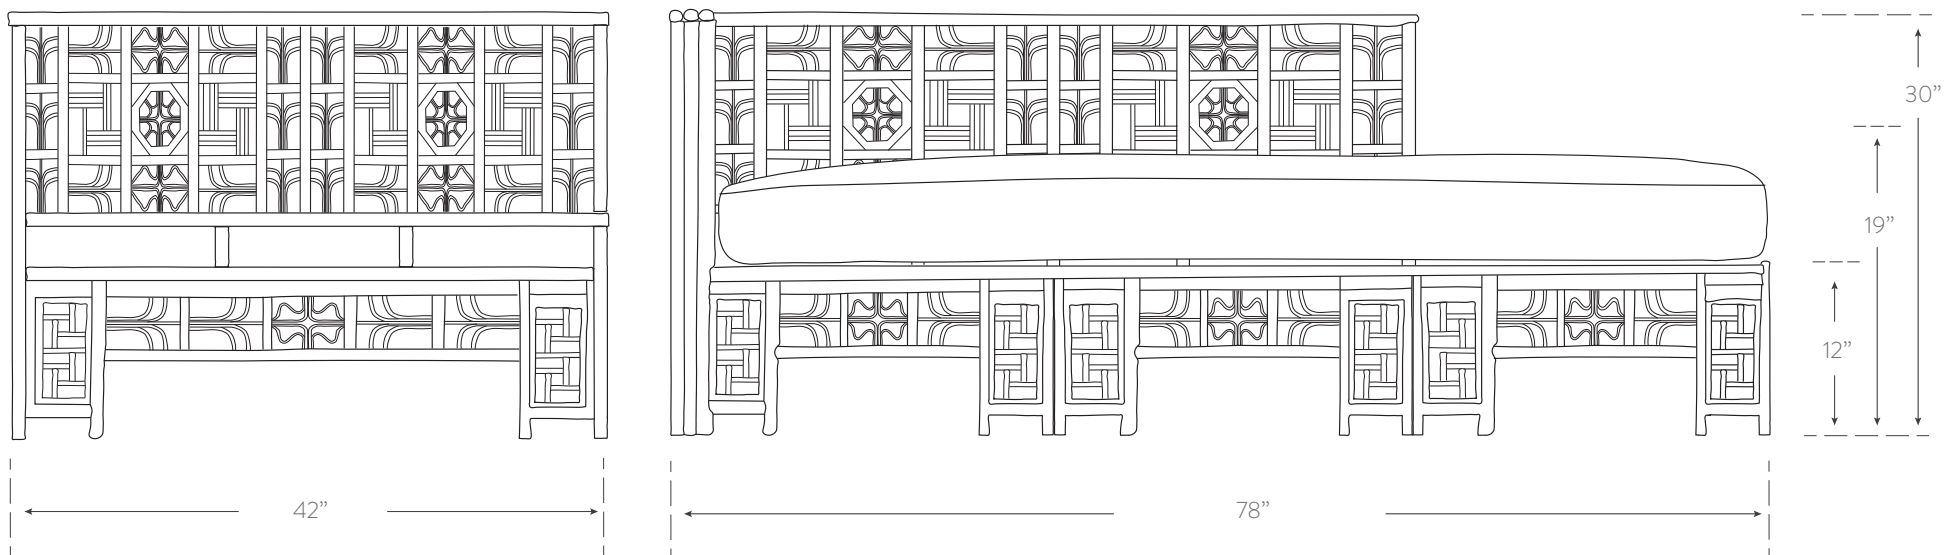

## DAYBED

**Material**  
rattan, woven cane  
handcrafted in philippines

**SKU** CAN315

**Finish**  
see Indochine finish  
chart for options

**Dimensions**  
78w 30h 42d  
seat: 19h

**Cushion Dimensions**  
74w 7h 38d