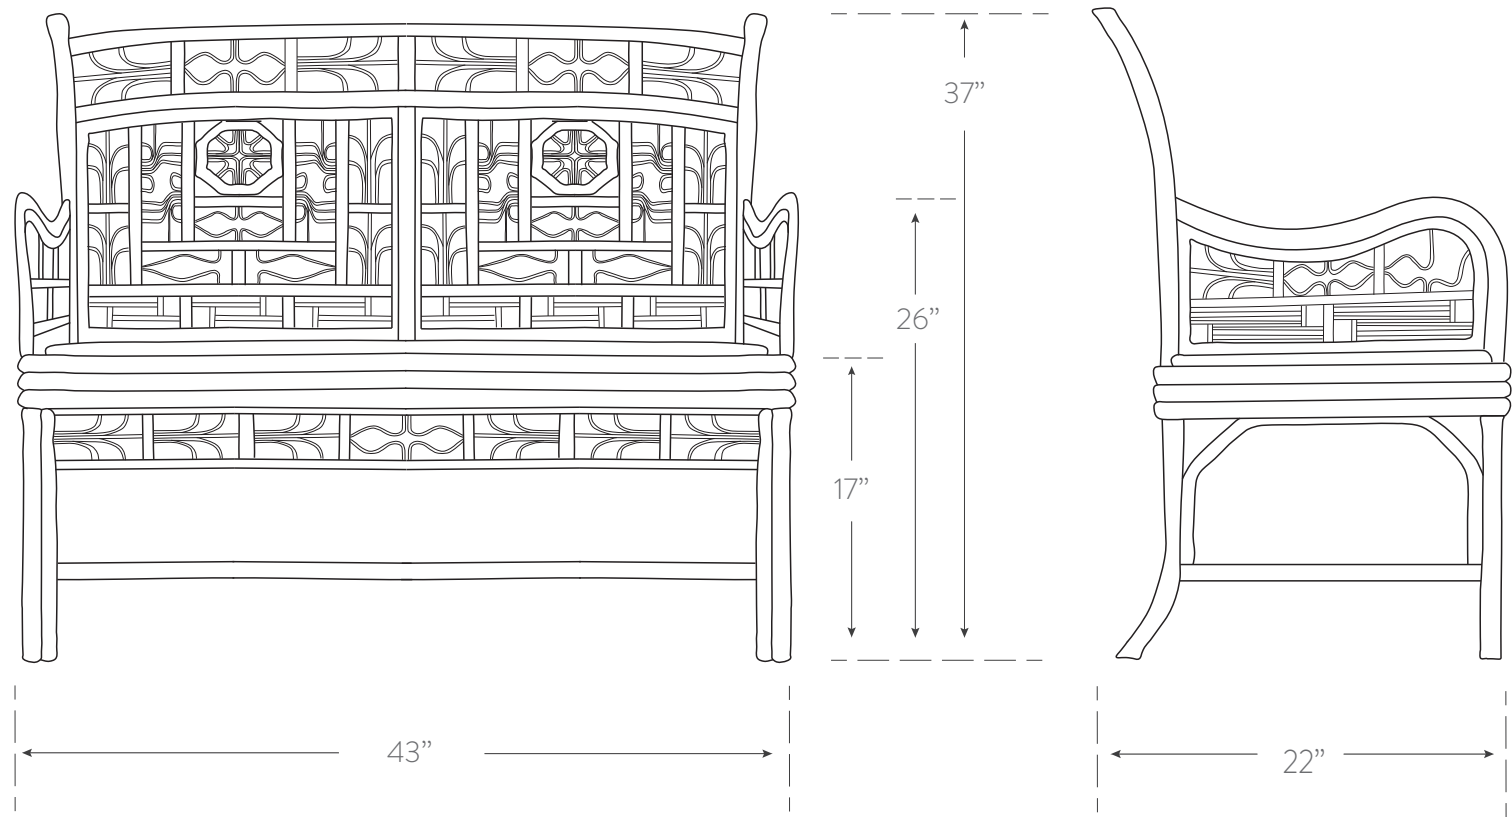

INDOCHINE COLLECTION

DOUBLE SETTEE

Material
rattan, woven cane
handcrafted in philippines

SKU CAN100.2

Finish
see Indochine finish
chart for options

Dimensions
43w 37h 22d
seat: 17h
arm: 26h

Seat Dimensions
17.25d
front: 39.75w
back: 39w