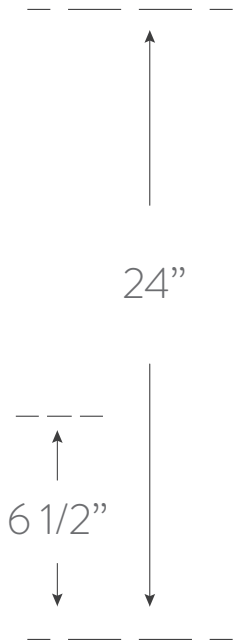

INDOCHINE COLLECTION

END TABLE

Material

rattan, luan
handcrafted in philippines

Finish

see Indochine finish
chart for options

SKU CAN305

Dimensions

18w 24h 18d

please keep in mind all rattan pieces are handmade from natural materials so some variation in dimensions is to be expected.