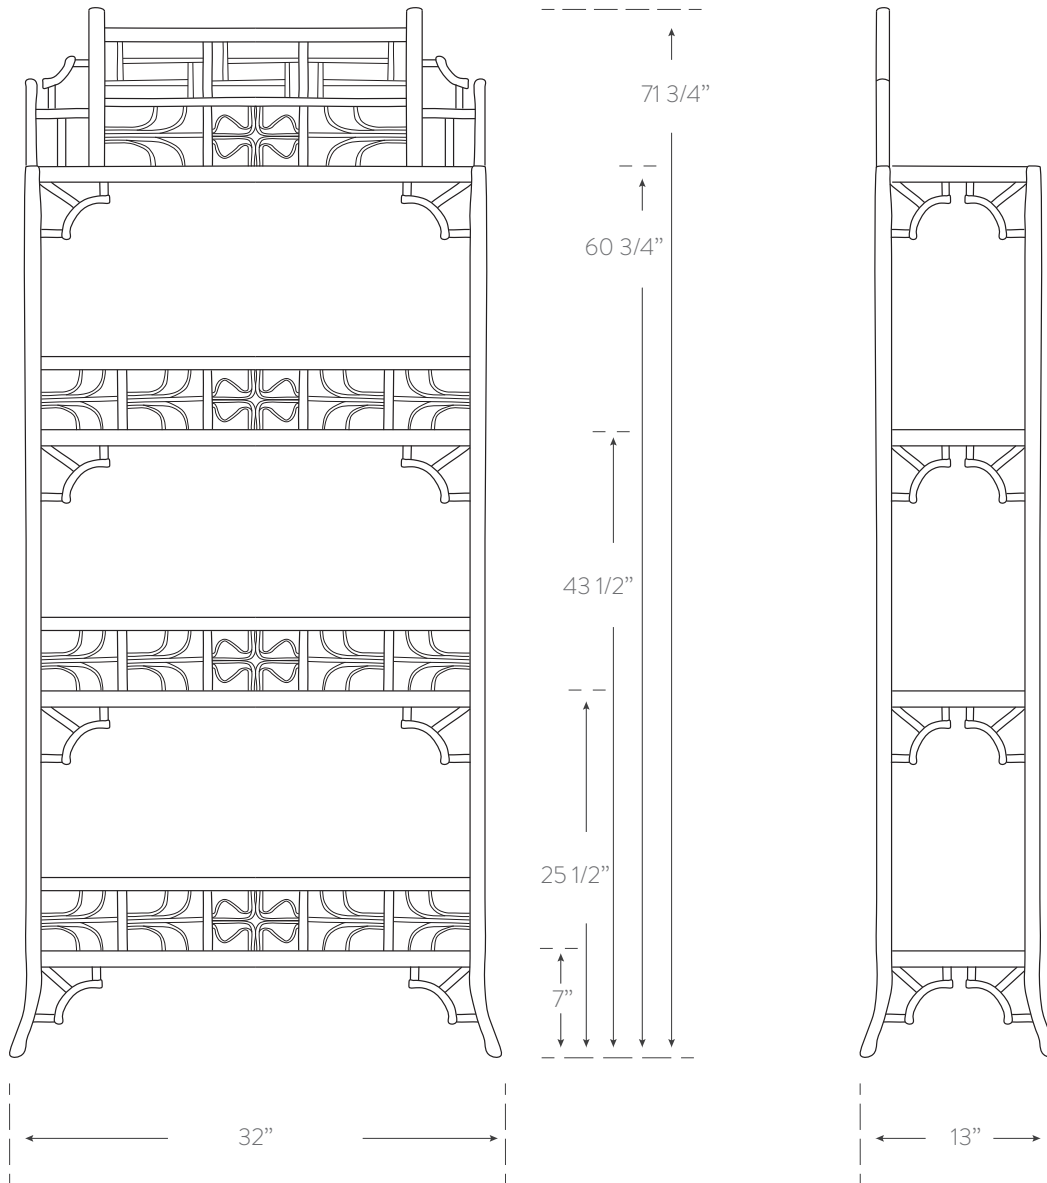

INDOCHINE COLLECTION

ETAGERE

Material

rattan, luan
handcrafted in philippines

Finish

see Indochine finish
chart for options

SKU CAN221

Dimensions

32w 71.75h 13d
shelves: 27w 8.5d

Additional Notes

- 4 shelves

please keep in mind all rattan pieces are handmade from natural materials so some variation in dimensions is to be expected.