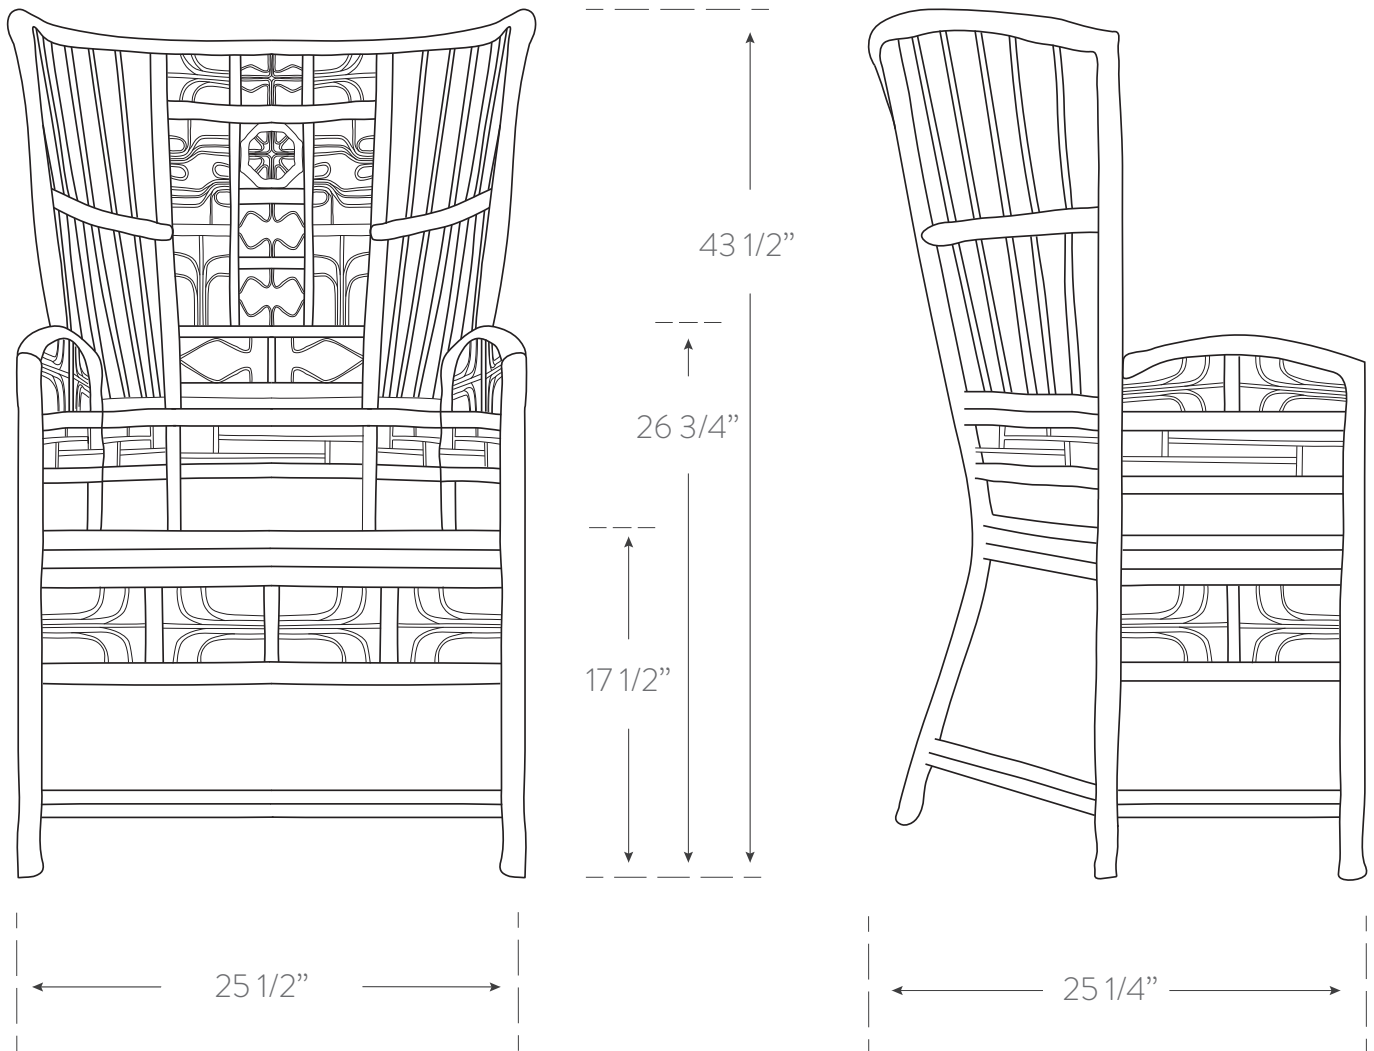

## HIGH BACK CHAIR

### Dimensions

25.5w 43.5h 25.25d  
seat: 17.5h  
arm: 26.75h

### Seat Dimensions

16d  
front: 19.25w  
back: 10w