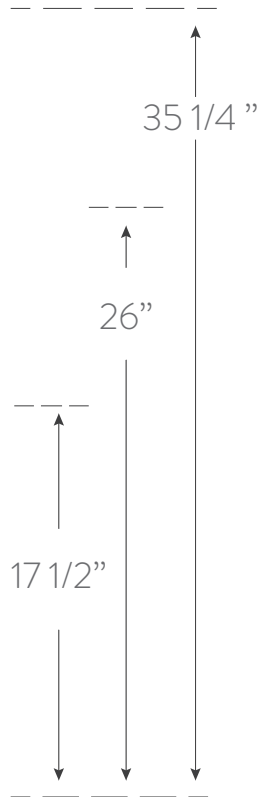

## HORSESHOE ARMCHAIR

### Dimensions

21w 35.25h 24d  
seat: 17.5h  
arm: 26h

### Seat Dimensions

18.75d  
front: 19.25w