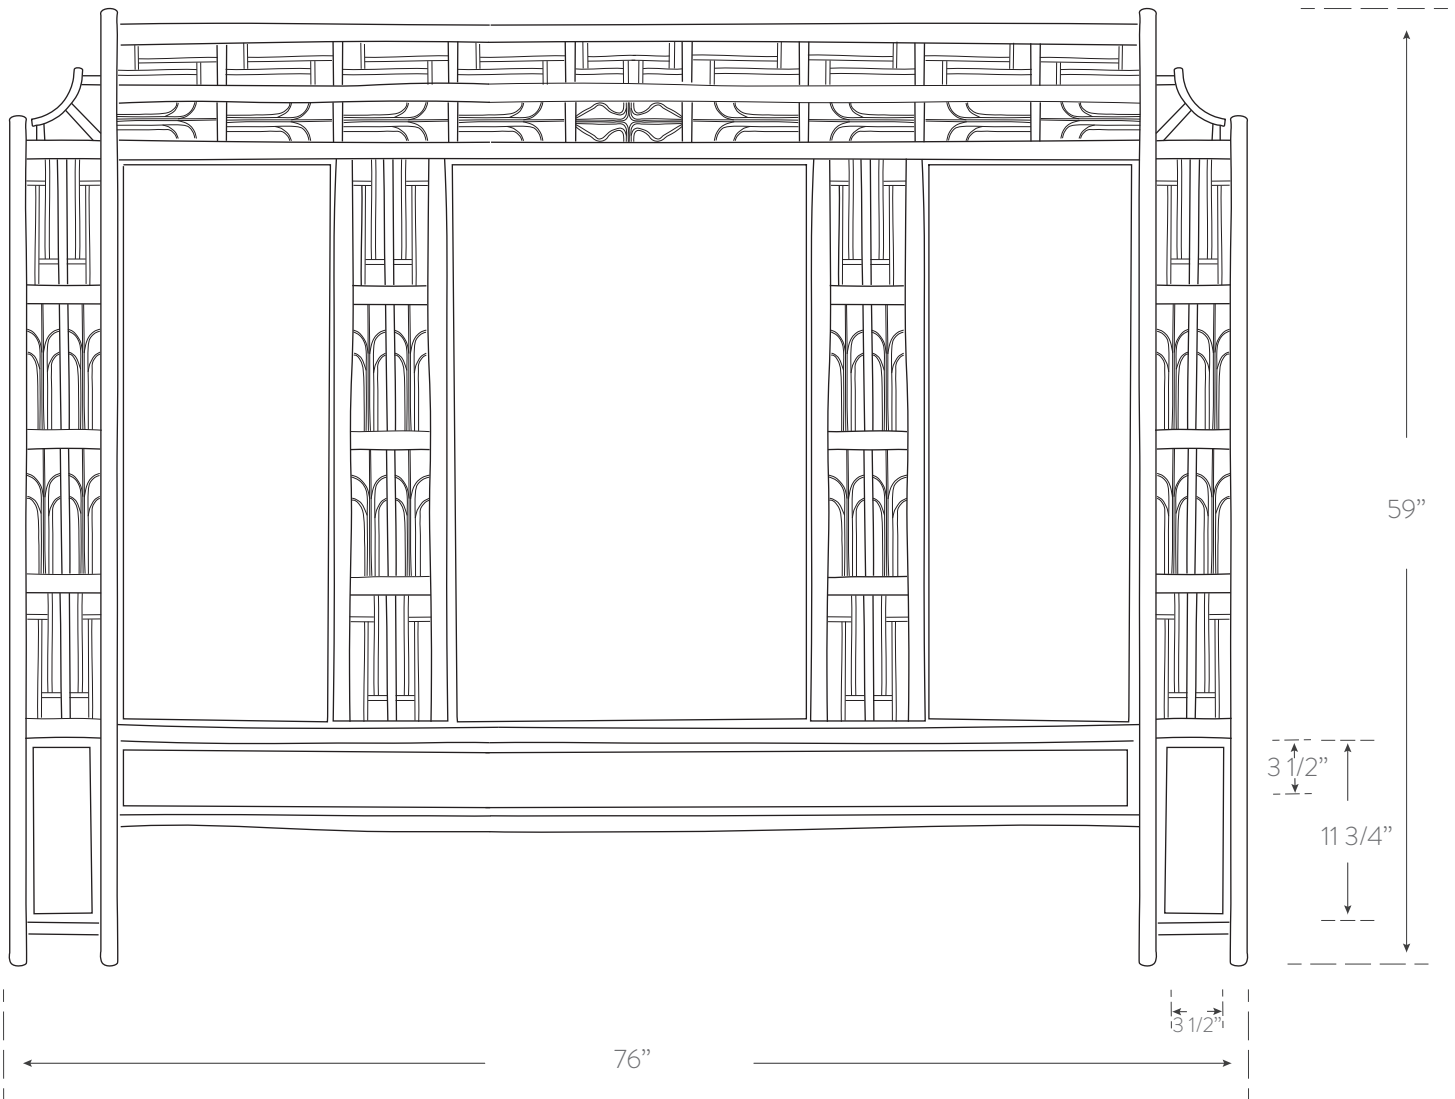

INDOCHINE COLLECTION

KING HEADBOARD

Material

rattan, woven cane, luan
handcrafted in philippines

Finish

see Indochine finish
chart for options

SKU CAN320.2K

Dimensions

76w 59h

Additional Notes

- holes not drilled

Mounting Options

- use with Hollywood frame
- attach directly to wall
- attach to wall with french cleats
(not included)

please keep in mind all rattan pieces are handmade from natural materials so some variation in dimensions is to be expected.