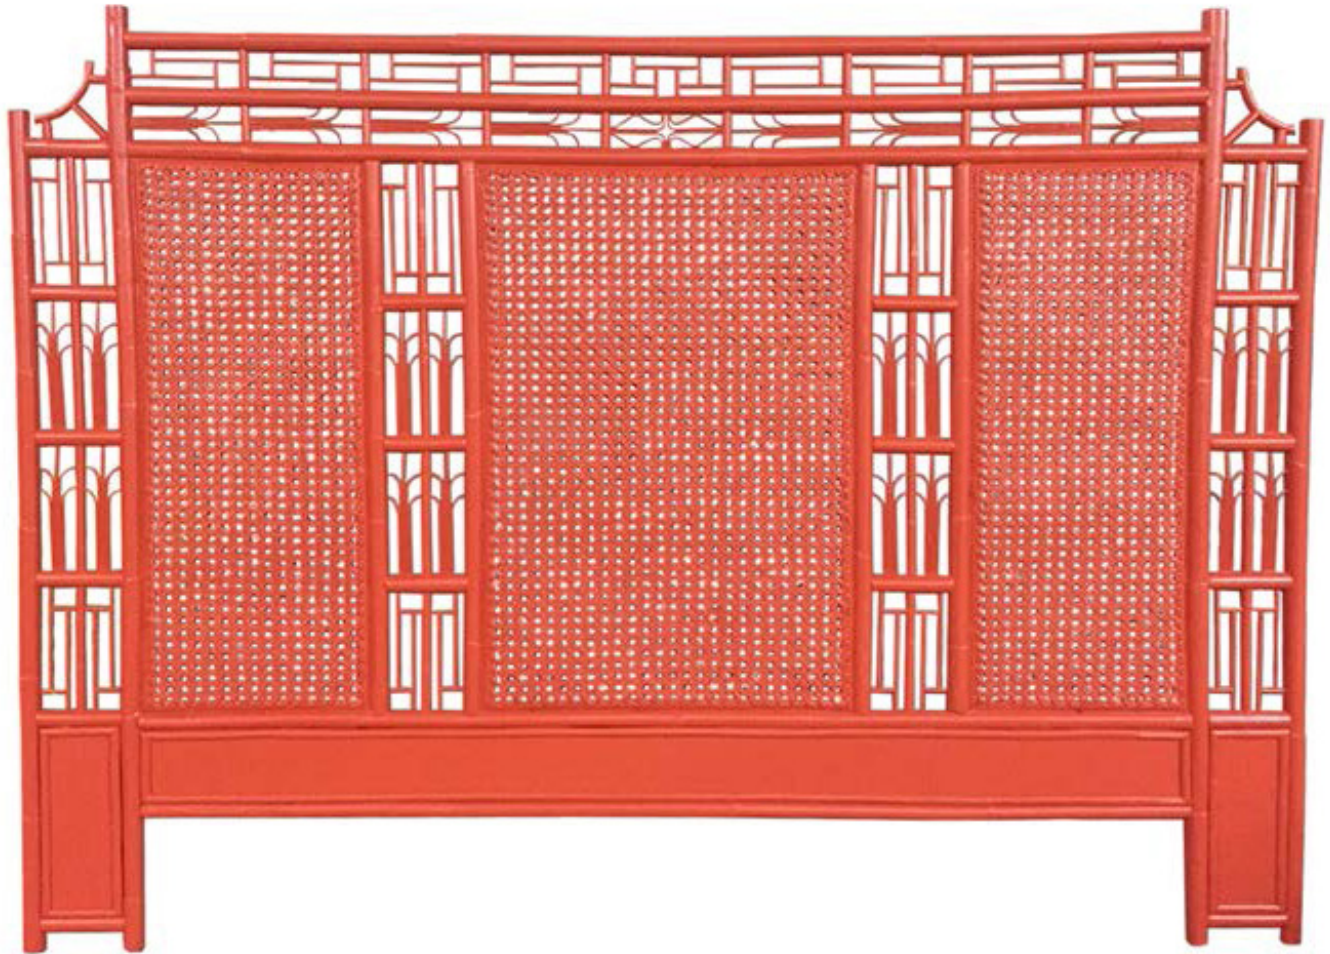

INDOCHINE COLLECTION

KING HEADBOARD

Material

rattan, woven cane, luan
handcrafted in philippines

Finish

see Indochine finish
chart for options

SKU CAN320.2K

Dimensions

76w 59h

Additional Notes

- holes not drilled

Mounting Options

- use with Hollywood frame
- attach directly to wall
- attach to wall with french cleats (not included)

please keep in mind all rattan pieces are handmade from natural materials so some variation in dimensions is to be expected.