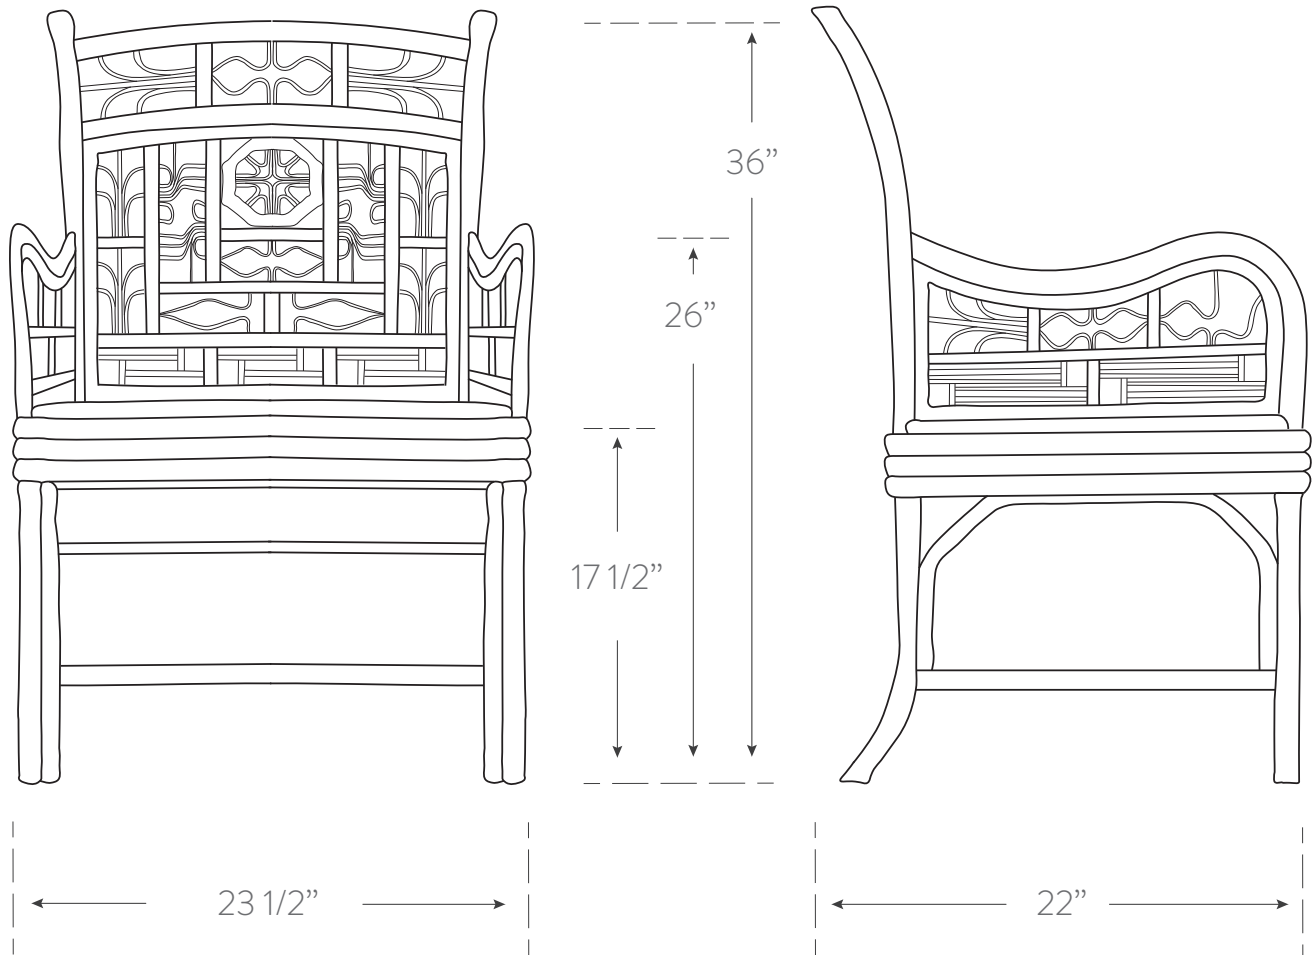

INDOCHINE COLLECTION

MANDARIN ARMCHAIR

Material

rattan, woven cane
handcrafted in philippines

Finish

see Indochine finish
chart for options

SKU CAN101

Dimensions

23.5w 36h 22d
seat: 17.5h
arm: 26h

Seat Dimensions

17.5d
front: 20.25w
back: 17.75w

Additional Notes

- cushion available

please keep in mind all rattan pieces are handmade from natural materials so some variation in dimensions is to be expected.