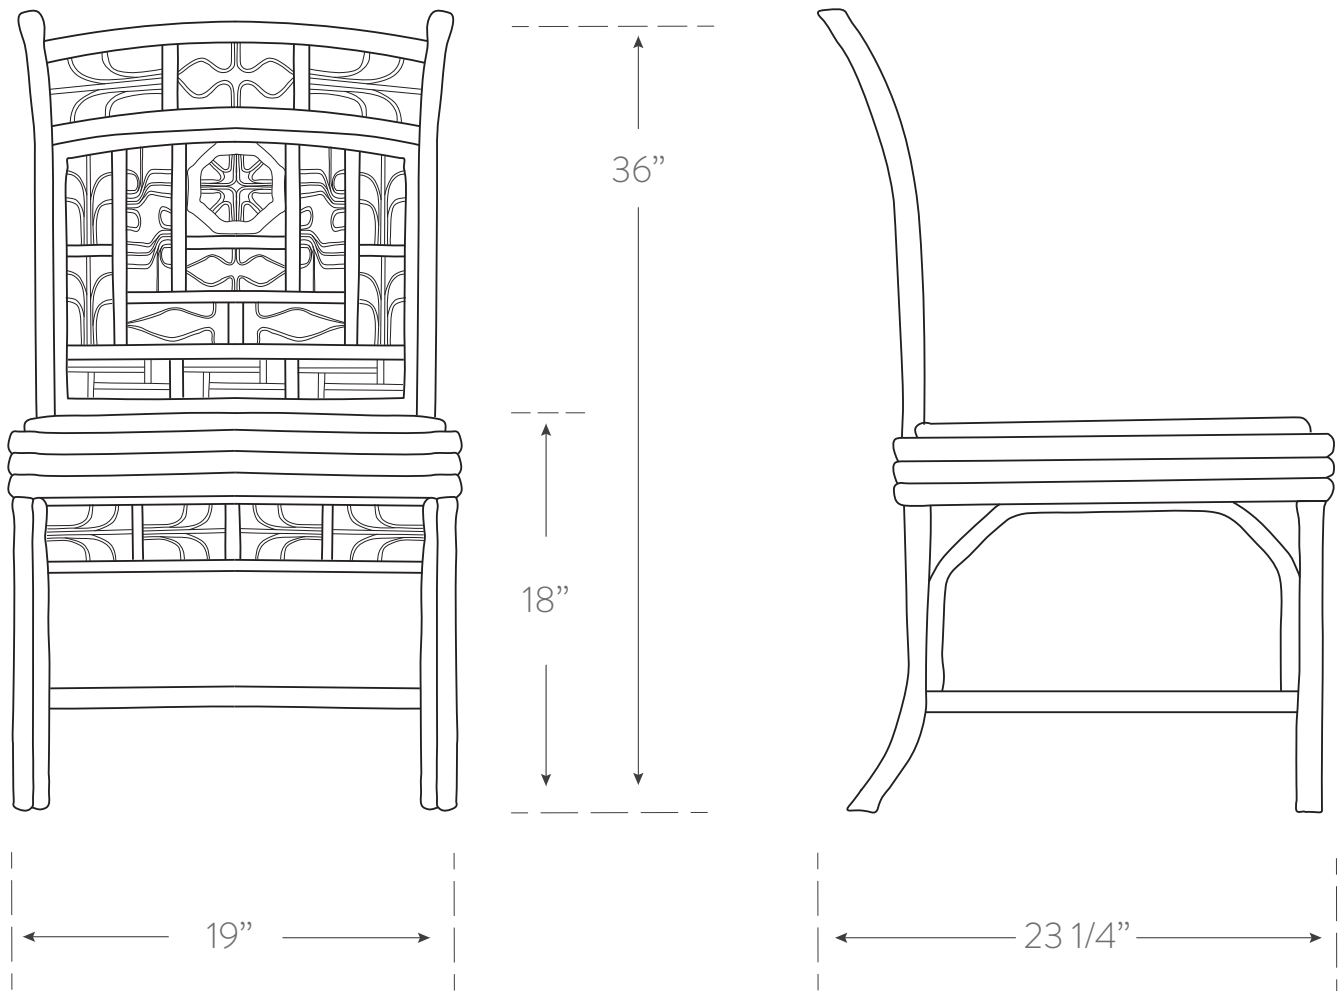

## MANDARIN SIDE CHAIR

### Dimensions

19w 36h 23.25d  
seat: 18h

### Seat Dimensions

18.5d  
front: 16.5w  
back: 15.5w